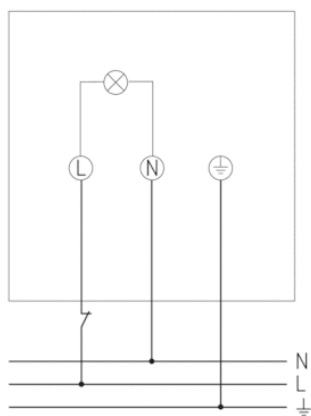

## Schémas de raccordement

This luminaire contains built-in LED lamps.

LED

The lamps cannot be changed in the luminaire.

Theben AG theLeda D
874/2012