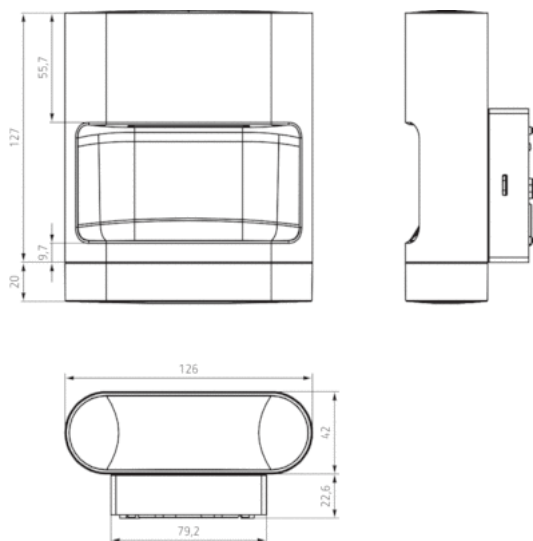

## Schémas de raccordement

This luminaire contains built-in LED lamps.

LED

The lamps cannot be changed in the luminaire.

Theben AG theLeda D
874/2012

### Plans d'encombrement