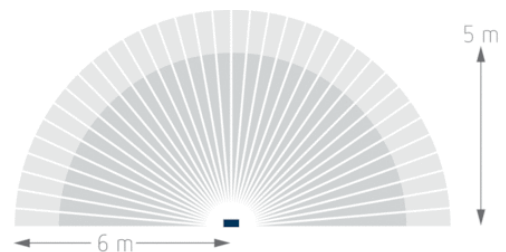

Schémas de raccordement

This luminaire contains built-in LED lamps.

LED

The lamps cannot be changed in the luminaire.

Theben AG theLeda D

874/2012

Zone de détection

Hauteur de montage (A)	Zone frontale (r)	Zone transversale (t)
	5 m	6 m