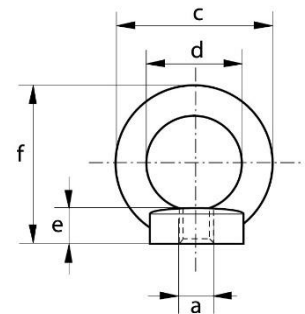

Le produit Anneau de levage en acier au carbone RS PRO - ø72mm - M20 - 1.2T de charge est en vente chez Domomat !

Datasheet

20mm M20 ZINC PLATED EYE

NUT DIN 582 SWL:1.2t

RS Stock No: 1244844

Product details

Material: Carbon steel, C15

Suitable for lifting and securing.

RS Article No	Working Load Limit	Diameter Thread	Diameter Base	Diameter Eye Outside	Diameter Eye Inside	Thickness Base	Height	Weight per 100 pcs
	tonnes	a mm	b mm	c mm	d mm	e mm	f mm	kg
1244844	1.2	20	40	72	40	16	71	35.2