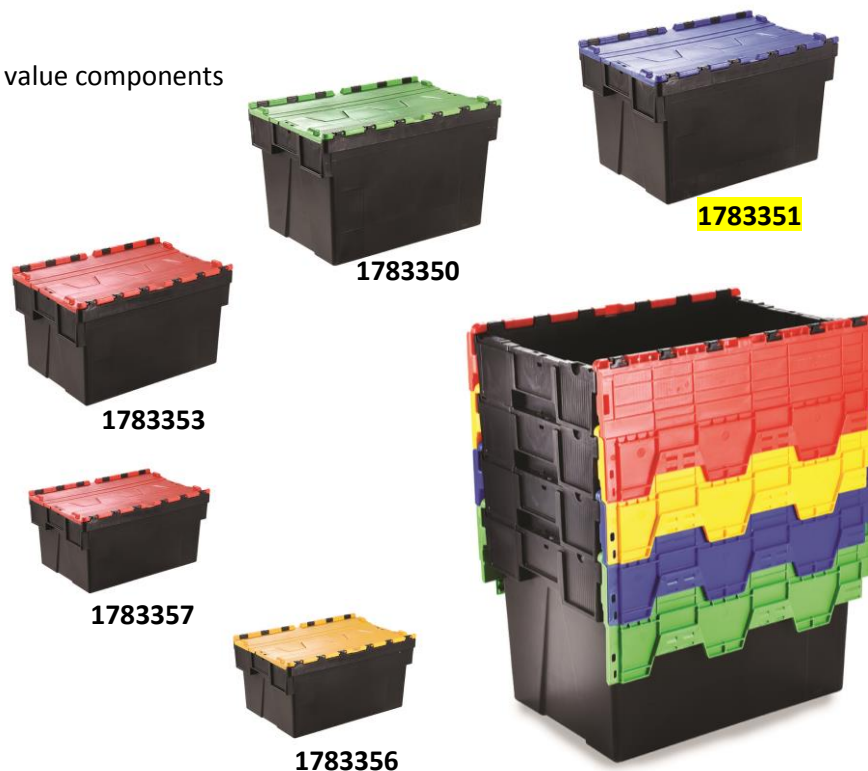

*Le produit Bac de transport RS Pro - Empilable - Avec couvercle - 77L - Polypropylène - Noir est en vente chez Domomat !*

## RS Pro Attached Lidded Euro Container

RS Stock No: 1783351

ENGLISH

A selection of attached lidded euro containers useful to distribute and store high value components

- Container is manufactured from high impact reprocessed polypropylene
- Lids are manufactured from virgin polypropylene
- Temperature resistance from -20°C to +40°C
- Containers can be stacked when the lid is closed
- Containers can be nested to save storage space when container lids are open
- Lockable by using cable ties or similar solution (To be purchased separately)
- A label/card holder location for ease of identification
- Supplied in singles
- Available in 3 sizes with a choice of 4 lid colours

Description	External Size L x W x H mm	Internal Size L x W x H mm	Container with Blue Lid	Container with Green Lid	Container with Red Lid	Container with Yellow Lid
			RS Stock No.	RS Stock No.	RS Stock No.	RS Stock No.
56 Litre	600 x 400 x 310	547 x 371 x 290	1783359	1783372	1783357	1783356
65 Litre	600 x 400 x 365	547 x 371 x 345	1783355	1783354	1783353	1783352
77 Litre	600 x 400 x 400	547 x 371 x 375	1783351	1783350	1783349	1783348