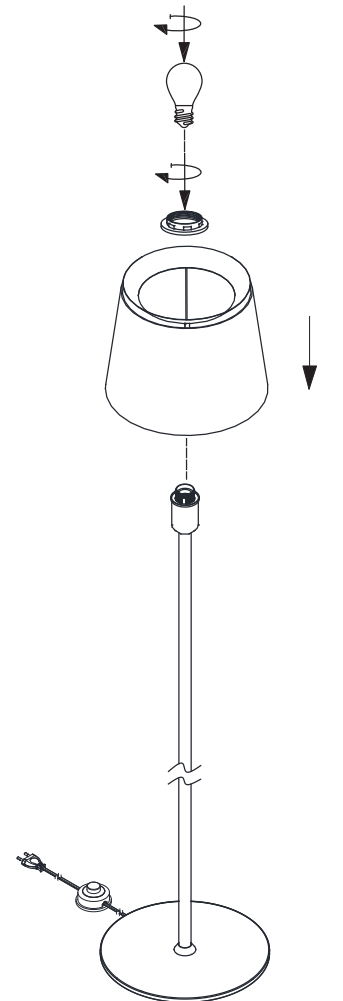

20304 White
20305 Black

1 x E27 max 15W LED not incl

①

②

③

①

20306 White
20307 Black

1 x E27 max 15W LED not incl

②

③

TECHNICAL FEATURES - CARACTERÍSTICAS TÉCNICAS