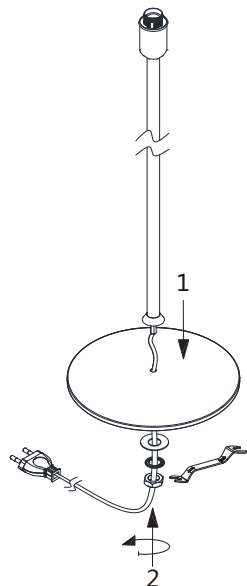

20304 White
20305 Black

1 x E27 max 15W LED not incl

①

②

③

①

20306 White
20307 Black

1 x E27 max 15W LED not incl

②

③

TECHNICAL FEATURES - CARACTERÍSTICAS TÉCNICAS