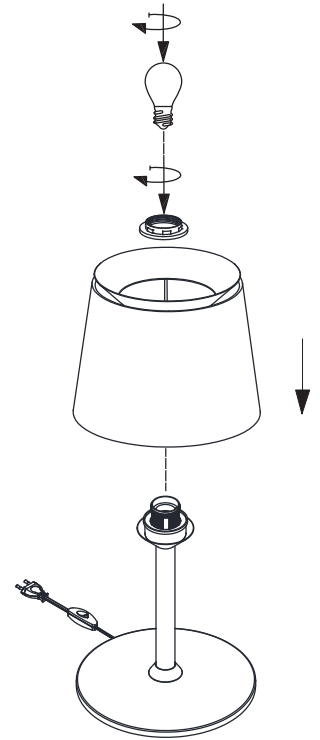

20304 White
20305 Black

1 x E27 max 15W LED not incl

①

②

③

①

20306 White
20307 Black

1 x E27 max 15W LED not incl

②

③

TECHNICAL FEATURES - CARACTERÍSTICAS TÉCNICAS