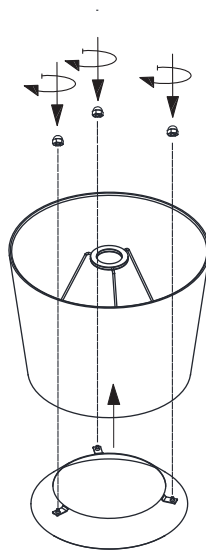

20304 White
20305 Black

1 x E27 max 15W LED not incl

①

②

③

①

20306 White
20307 Black

1 x E27 max 15W LED not incl

②

③

TECHNICAL FEATURES - CARACTERÍSTICAS TÉCNICAS