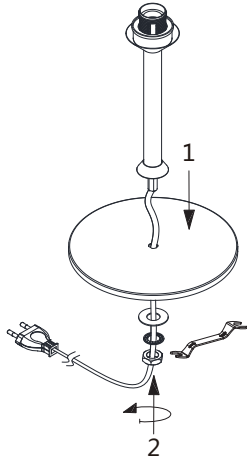

20304 White
20305 Black

1 x E27 max 15W LED not incl

①

②

③

①

20306 White
20307 Black

1 x E27 max 15W LED not incl

②

③

TECHNICAL FEATURES - CARACTERÍSTICAS TÉCNICAS