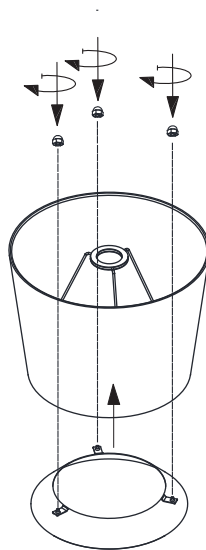

20304 White
20305 Black

1 x E27 max 15W LED not incl

①

②

③

20306 White
20307 Black

1 x E27 max 15W LED not incl

①

②

③

TECHNICAL FEATURES - CARACTERÍSTICAS TÉCNICAS