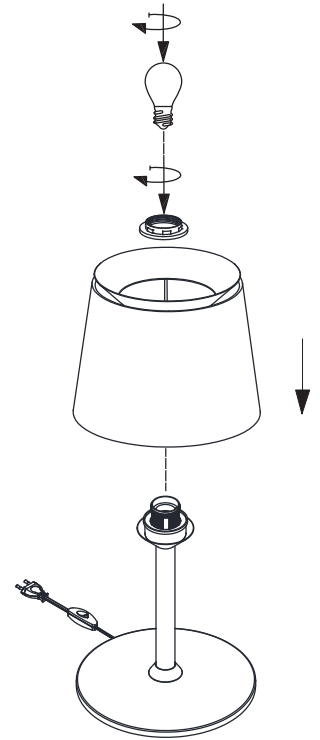

20304 White
20305 Black

1 x E27 max 15W LED not incl

①

②

③

20306 White
20307 Black

1 x E27 max 15W LED not incl

①

②

③

TECHNICAL FEATURES - CARACTERÍSTICAS TÉCNICAS