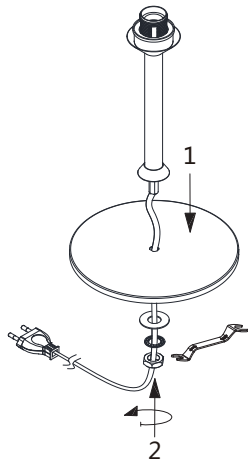

20304 White
20305 Black

1 x E27 max 15W LED not incl

①

②

③

20306 White
20307 Black

1 x E27 max 15W LED not incl

①

②

③

TECHNICAL FEATURES - CARACTERÍSTICAS TÉCNICAS