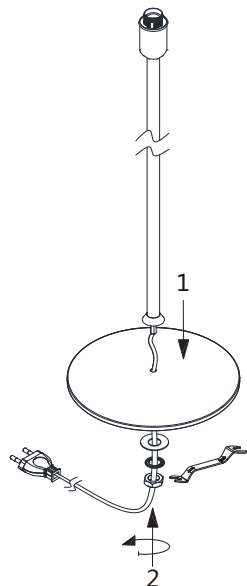

20304 White
20305 Black

1 x E27 max 15W LED not incl

①

②

③

20306 White
20307 Black

1 x E27 max 15W LED not incl

①

②

③

TECHNICAL FEATURES - CARACTERÍSTICAS TÉCNICAS