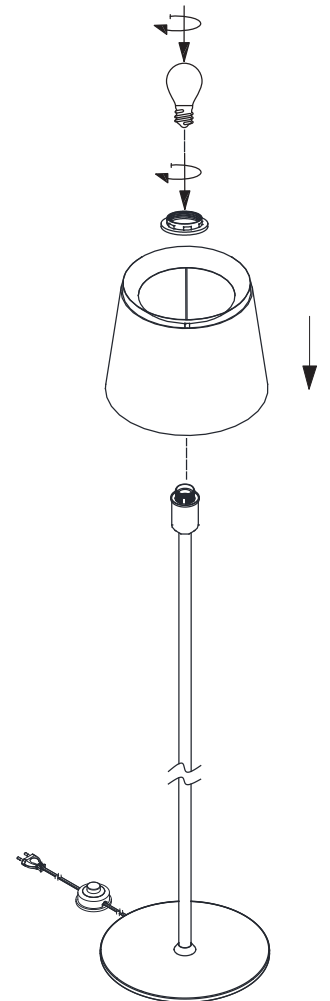

20304 White
20305 Black

1 x E27 max 15W LED not incl

①

②

③

20306 White
20307 Black

1 x E27 max 15W LED not incl

①

②

③

TECHNICAL FEATURES - CARACTERÍSTICAS TÉCNICAS