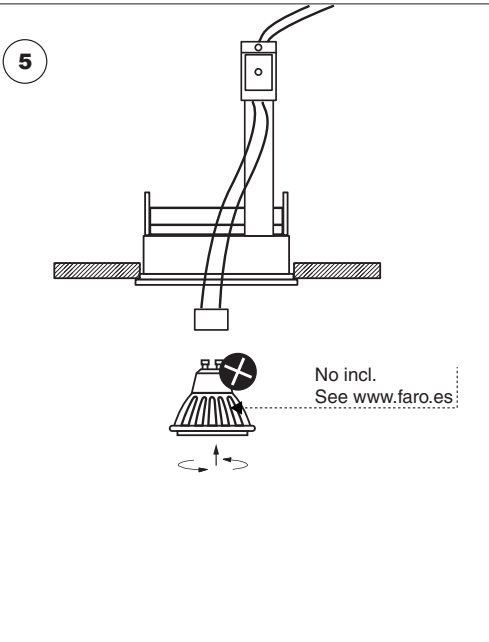

1

2

3

4

5

6

TECHNICAL FEATURES

GU10 MAX 8W LED no incl.