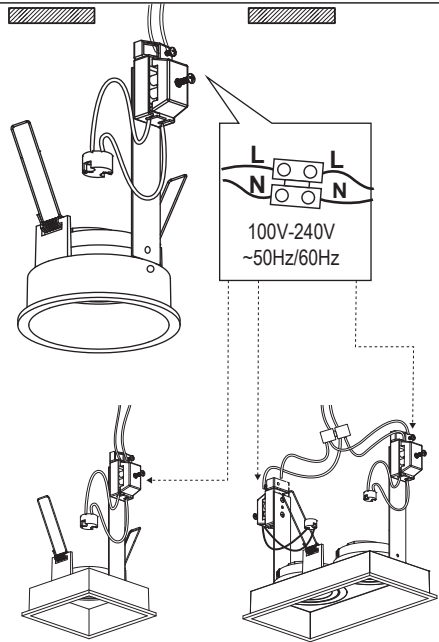

ref. 40118 white
ref. 40119 black

ref. 40120 white
ref. 40121 black

ref. 40126 white
ref. 40127 black

Ø83mm

83x83mm

83x165mm

1

2

3

4

5

6

TECHNICAL FEATURES

GU10 MAX 8W LED no incl.