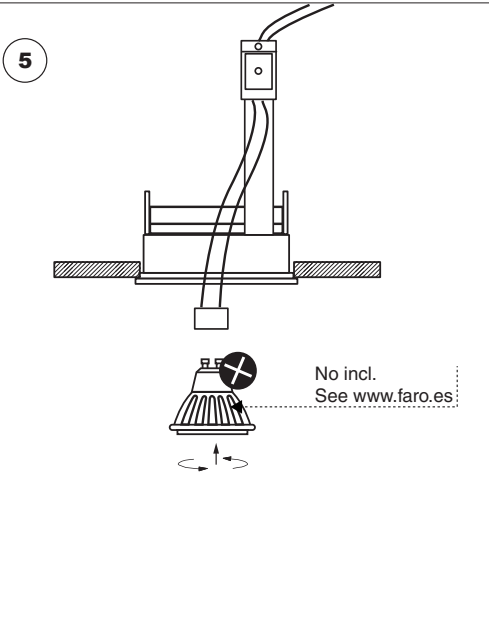

6

TECHNICAL FEATURES

GU10 MAX 8W LED no incl.

**Together
we take care
of the planet**

Together we take care of the planet.

This is why we reduce paper consumption. Please refer to the safety, maintenance and warranty instructions at www.faro.es. If you cannot access it, call us at +34 937 723 965 or write to export@faro.es.