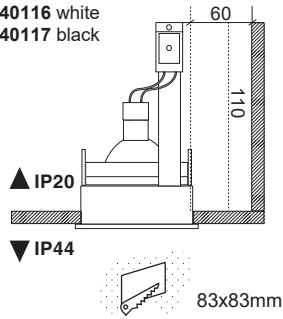

ref. 40124 white
ref. 40125 black

ref. 40116 white
ref. 40117 black