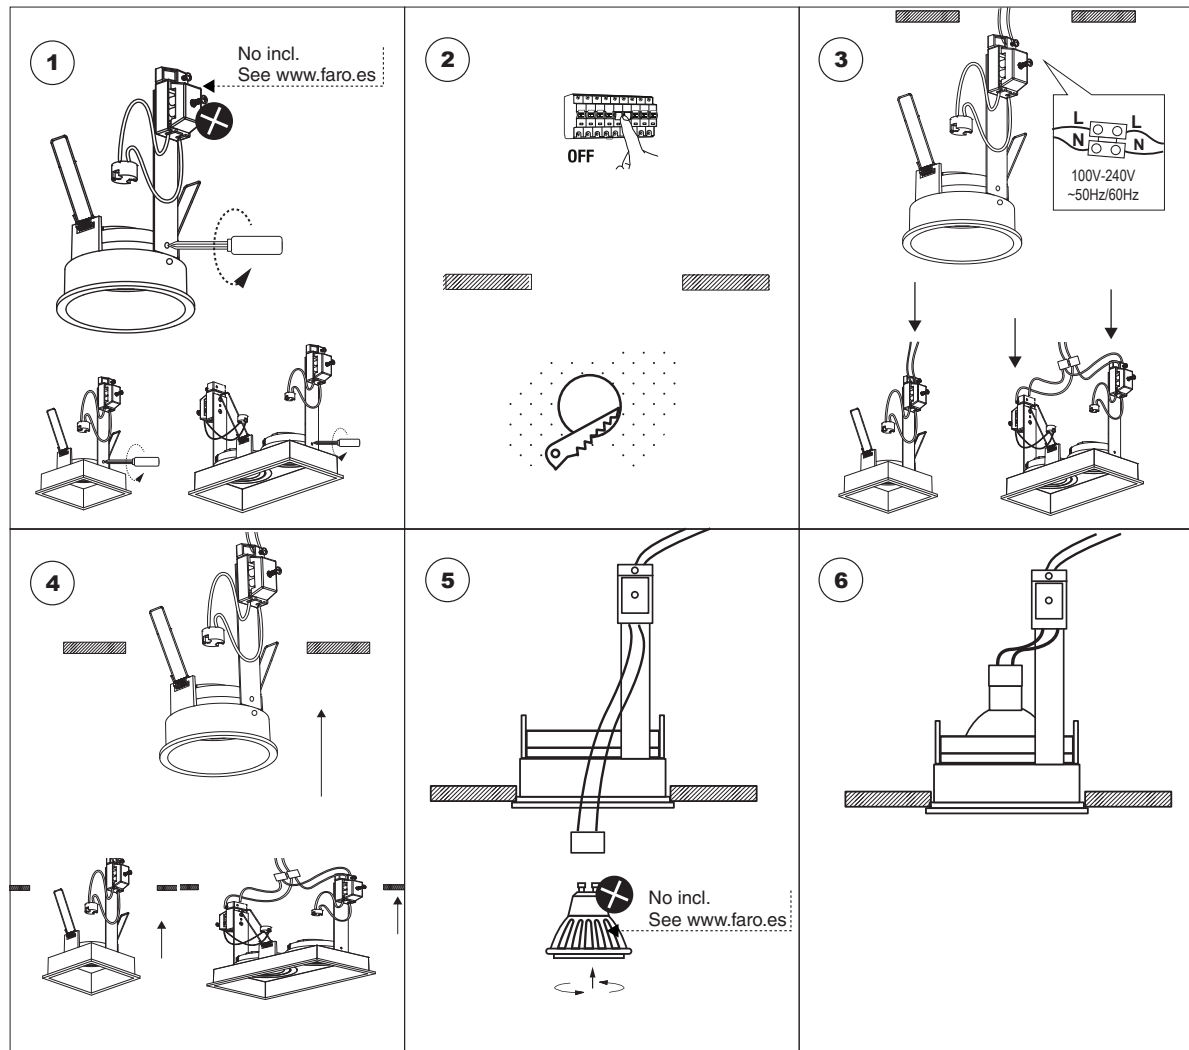

TECHNICAL FEATURES

GU10 MAX 8W LED no incl.

Cass II socket for GU10 NO INCL			▲ IP20 ▼ IP44	100-240 V~	50/60 Hz	

Together we take care of the planet

**Together
we take care
of the planet**

Together we take care of the planet.