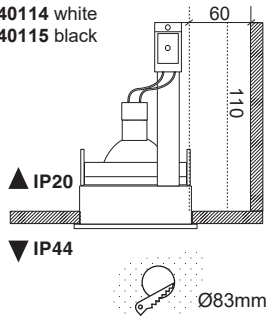

ref. 40114 white
ref. 40115 black