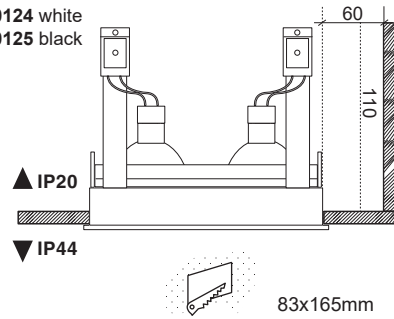

TECHNICAL FEATURES

GU10 MAX 8W LED no incl.

Cass II socket for GU10 NO INCL			▲ IP20 ▼ IP44	100-240 V~	50/60 Hz	

Together we take care of the planet

**Together
we take care
of the planet**

Together we take care of the planet.