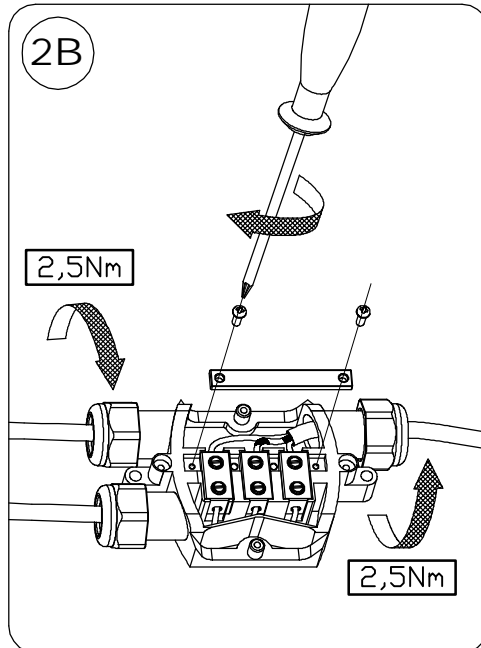

LANDA®

illuminotecnica

**CONNETTORI CONSIGLIATI.
RECOMMENDED CONNECTORS.
CONNECTEURS CONSEILLÉS.**

CE	IP68	5BAR					

**KIT PER CONNESSIONE SINGOLA - INCLUSA
KIT FOR SINGLE CONNECTION - INCLUDED
KIT POUR CONNEXION UNIQUE - INCLUS**

COD.0404M004

A

**KIT PER CONNESSIONE ENTRATA - USCITA - NON INCLUSO
KIT FOR CONNECTION - LOOP IN LOOP OUT - NOT INCLUDED
KIT POUR RACCORDEMENT 3 CÂBLES - PAS INCLUS**

COD.0404M003

B

1A

2A

3A

1B

2B

3B