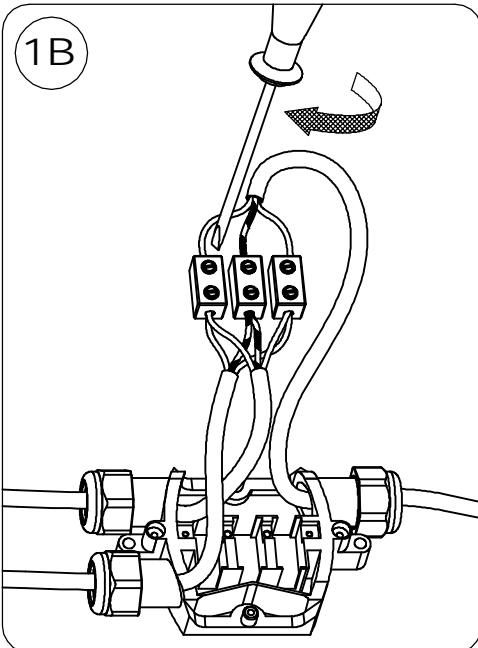

LANDA®

illuminotecnica

**CONNETTORI CONSIGLIATI.
RECOMMENDED CONNECTORS.
CONNECTEURS CONSEILLÉS.**

CE	IP68	5BAR					

**KIT PER CONNESSIONE SINGOLA - INCLUSA
KIT FOR SINGLE CONNECTION - INCLUDED
KIT POUR CONNEXION UNIQUE - INCLUS**

COD.0404M004

A

**KIT PER CONNESSIONE ENTRATA - USCITA - NON INCLUSO
KIT FOR CONNECTION - LOOP IN LOOP OUT - NOT INCLUDED
KIT POUR RACCORDEMENT 3 CÂBLES - PAS INCLUS**

COD.0404M003

B

1A

2A

3A

1B

2B

3B