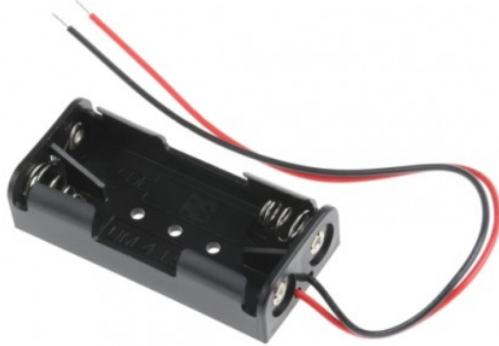

512-3552 | RS Pro

Porte-piles 2 x RS PRO - AAA - Raccordement Châssis

Réf 512-3552

1.80€^{TTC*}

Voir le produit : <https://www.domomat.com/55985-porte-piles-2-x-rs-pro-aaa-raccordement-chassis-rs-pro-512-3552.html>

*Le produit Porte-piles 2 x RS PRO - AAA - Raccordement Châssis
est en vente chez Domomat !*

Datasheet

RS Pro Battery Holder For 2 (AAA), Coil Spring Contact

RS Stock No: 512-3552

Product Details

RS Pro battery holder is suitable for 2 (AAA) battery sizes. This coil spring type battery holder contact can be mounted using fixing holes on the base and is used to contain cells when inserted into battery compartments.

Features and Benefits

- Used to contain cells when inserted into battery compartments
- Can be mounted using fixing holes on the base
- Coil spring contact type

Specifications:

Body Material	PP
For Battery Size	2 x AAA
Mount	Chassis
Terminal Contact Type	Coil Spring
Type	Battery Holder
Dimensions	52.3 x 24.7 x 13 mm
Number of Cells	2 (AAA)