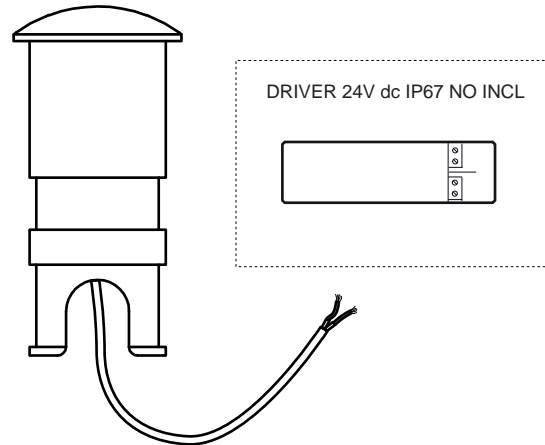

KANE 1

ref. 70660

KANE 2

ref. 70661

KANE 3

ref. 70662

1

2

3

LIGHT SOURCE - FUENTE DE LUZ

LED 3W 3000K 120Lm INCL
DRIVER 24V dc NO INCL

TECHNICAL FEATURES - CARACTERÍSTICAS TÉCNICAS

DRIVER IP67 NO INCL
24Vdc 100V-240V max 20W
MBTS

IP67

IK08

1000Kg
9806N