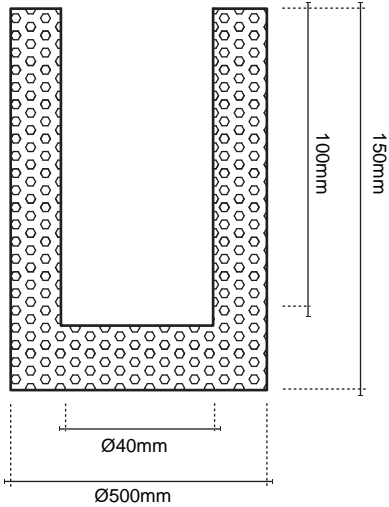

KANE 1

ref. 70660

KANE 2

ref. 70661

KANE 3

ref. 70662

1

2

1m
H05RN-F
2x0,75mm2-Tz

Stainless
Steel
316

Available environment
temperature -20°~40°C