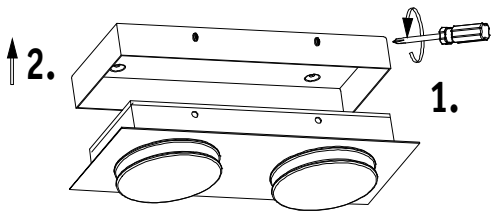

Safety Instructions

1, 2, 3, 4, 5, 6, 7, 10, 11,
12, 13, 14, 15, 16, 17, 18,
20, 21, 22, 24, 28, 33, 34,

Info Hotline

+49 (0) 5041 998 389

Mon. - Do. 7⁰⁰ - 20⁰⁰
Fr. 7⁰⁰ - 17⁰⁰

Paulmann Licht GmbH
Quezinger Feld 2
31832 Springe /
Germany

www.paulmann.com

Art.-Nr.:708.83
(+MA 326)PUP 12/16

6mm

6mm

A

Safety Instructions
Nr.5