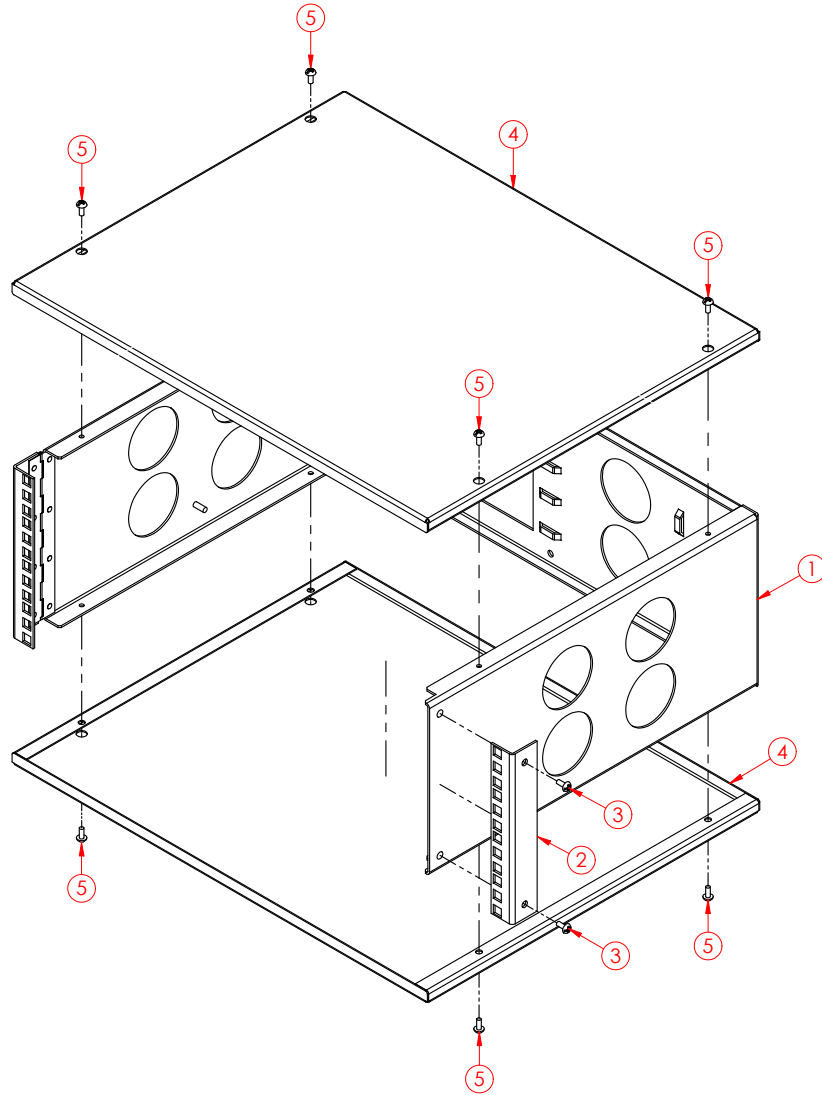

Open Wall Mount Frame 2U,4U,6U

Item	Part Name	Material	Qty.
1	Weld Ass'y Wall Frame	SPCC-SD 2.00 mm.	1
2	Mounting Panel	SPCC-SD 2.00 mm.	1
3	Screw M5 X 10 Philips Pan HD BLK	Steel	2
4	Top / Bottom Cover (Option)	SPCC-SD 2.00 mm.	2
5	Screw M5 X 10 Philips Pan HD BLK (Option For Cover)	Steel	8