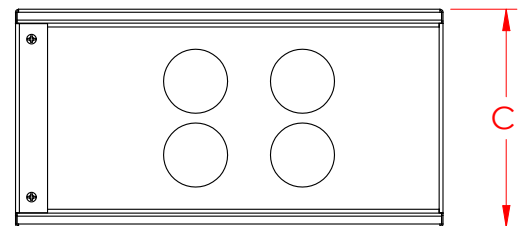

Product Details

RS Pro wall cabinet measuring 203 x 502 x 300 mm, is the ideal solution for small cable and patch panel installations. The 19-Inch cabinet with 6 rack units, has open frame and hinged front mounting angle that allows for maximum access, which means simple and fast installation. The wall mount cabinet meets EIA310-E standards.

**Specifications:**

External Case Material	Steel
External Depth	300 mm
External Dimensions	203 x 502 x 300 mm
External Height	203 mm
External Width	502 mm
Frame Depth	502 mm
Rack Units	6 U
Type	Wall Mount
Mounting Size	19 in
Standards Met	RoHS Compliant, EIA 310-E

AVAILABLE DIMENSIONS : Open Wall Mount Frame 2U,4U,6U

- HEIGHT : 2U,4U,6U (B)
- WIDTH : 502 (A)
- DEPTH : 300 (D)

ARTICLE #	MODEL	FRONT FRAME A+B	CABINET (EXDXC)
7450730	2U X 300 mm.	502 X 88.90	500 X 300 X 114.90
7450749	4U X 300 mm.	502 X 177.80	500 X 300 X 203.80
7450742	6U X 300 mm.	502 X 266.70	500 X 300 X 292.70