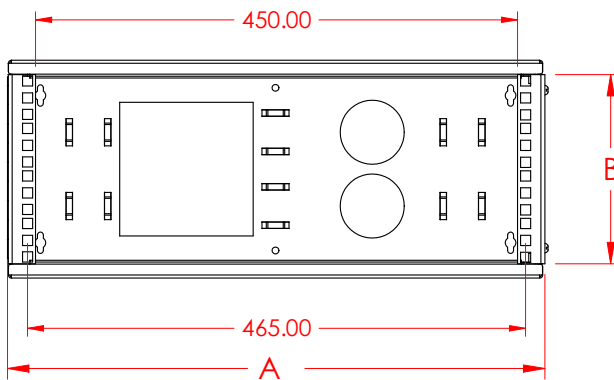

Product Details

RS Pro wall cabinet measuring 203 x 502 x 300 mm, is the ideal solution for small cable and patch panel installations. The 19-Inch cabinet with 6 rack units, has open frame and hinged front mounting angle that allows for maximum access, which means simple and fast installation. The wall mount cabinet meets EIA310-E standards.

**Specifications:**

External Case Material	Steel
External Depth	300 mm
External Dimensions	203 x 502 x 300 mm
External Height	203 mm
External Width	502 mm
Frame Depth	502 mm
Rack Units	6 U
Type	Wall Mount
Mounting Size	19 in
Standards Met	RoHS Compliant, EIA 310-E

Open Wall Mount Frame 2U,4U,6U

Item	Part Name	Material	Qty.
1	Weld Ass'y Wall Frame	SPCC-SD 2.00 mm.	1
2	Mounting Panel	SPCC-SD 2.00 mm.	1
3	Screw M5 X 10 Philips Pan HD BLK	Steel	2
4	Top / Bottom Cover (Option)	SPCC-SD 2.00 mm.	2
5	Screw M5 X 10 Philips Pan HD BLK (Option For Cover)	Steel	8

AVAILABLE DIMENSIONS : Open Wall Mount Frame 2U,4U,6U

- HEIGHT : 2U,4U,6U (B)
- WIDTH : 502 (A)
- DEPTH : 300 (D)

ARTICLE #	MODEL	FRONT FRAME A+B	CABINET (EXDXC)
7450730	2U X 300 mm.	502 X 88.90	500 X 300 X 114.90
7450749	4U X 300 mm.	502 X 177.80	500 X 300 X 203.80
7450742	6U X 300 mm.	502 X 266.70	500 X 300 X 292.70