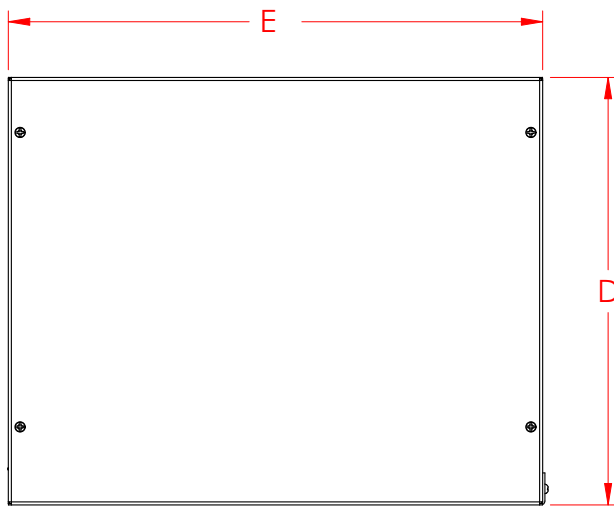

Product Details

RS Pro wall cabinet measuring 203 x 502 x 300 mm, is the ideal solution for small cable and patch panel installations. The 19-Inch cabinet with 6 rack units, has open frame and hinged front mounting angle that allows for maximum access, which means simple and fast installation. The wall mount cabinet meets EIA310-E standards.

**Specifications:**

External Case Material	Steel
External Depth	300 mm
External Dimensions	203 x 502 x 300 mm
External Height	203 mm
External Width	502 mm
Frame Depth	502 mm
Rack Units	6 U
Type	Wall Mount
Mounting Size	19 in
Standards Met	RoHS Compliant, EIA 310-E

AVAILABLE DIMENSIONS : Open Wall Mount Frame 2U,4U,6U

- HEIGHT : 2U,4U,6U (B)
- WIDTH : 502 (A)
- DEPTH : 300 (D)

ARTICLE #	MODEL	FRONT FRAME A+B	CABINET (EXDXC)
7450730	2U X 300 mm.	502 X 88.90	500 X 300 X 114.90
7450749	4U X 300 mm.	502 X 177.80	500 X 300 X 203.80
7450742	6U X 300 mm.	502 X 266.70	500 X 300 X 292.70