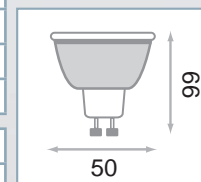

AMPOULE LED COB - GU10 - 4W - 5W - 6W - DIMMABLE

SPOT - BLISTER - BOITE