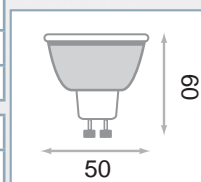

AMPOULE LED COB - GU10 - 4W - 5W - 6W - DIMMABLE

SPOT - BLISTER - BOITE