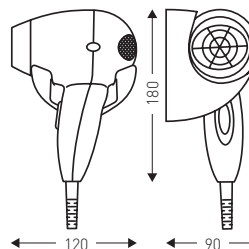

PAGGIO SUPPORT

Power 1250 W
Left or right position
Compact (can be stored in a drawer)

TECHNICAL CHARACTERISTICS

- Power supply: 230 V - 50 Hz
- 2 drying settings
- Airflow: 38 and 76 m³/h
- IP21
- Can be installed in bathroom zone 3
- Class II
- Length of spiral cord: 25 cm
- GUARANTEE 1 YEAR (excluding use in swimming pools, spas and gyms)

8 22 248

8 22 284

REF.	DESIGNATION	UL ¹
8 22 284	Paggio white base	12
8 22 248	Paggio ivory base	12

¹ Logistical item (number of items per package)