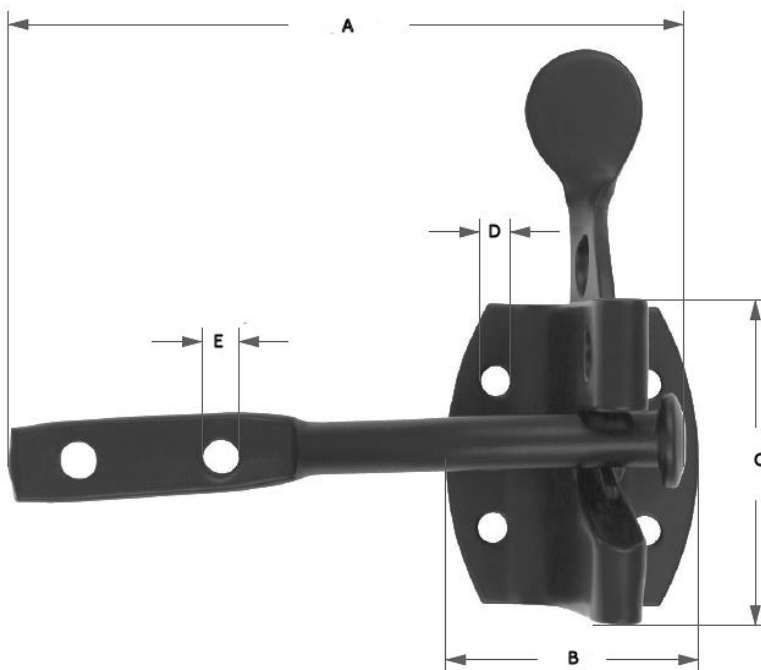

Product Description

Automatic gate latches are made from steel, making them robust and reliable. Automatic, or gravity, gate latches have the advantage of using a gravity snapping mechanism that locks the gate shut automatically. They also have an easy to operate thumb switch to release the latch. They are ideal for gardens and other outdoor areas.

General Specifications

Please view our full range listing below:

RS Stock No	Finish	A (mm)	B (mm)	C (mm)	D (mm)	E (mm)
894 6768	Epoxy black	110	49	51	5	7
894 6761	Bright zinc	110	49	51	5	7
894 6755	Galvanised	110	49	51	5	7