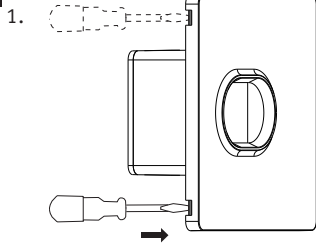

1x

(+MA326) PSU 11/17

A