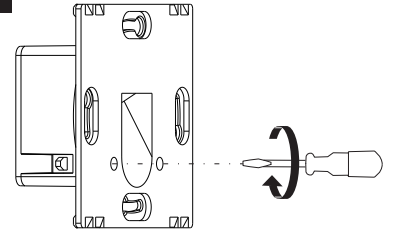

Paulmann

Safety Instructions

1, 2, 3, 4, 5, 6, 8, 11, 12, 13, 16, 17, 18,
19, 20, 21, 28, 33, 34

Info

www.paulmann.com

Paulmann Licht GmbH
Quezinger Feld 2
31832 Springe
Germany

www.paulmann.com

Art.-Nr.: 929.22
929.24

929.22

1x

929.24

1x

(+MA326) PSU 11/17

A

B

C

Safety
Instructions
Nr. 3, 4, 5, 6

D

E

F

G

929.22

929.24