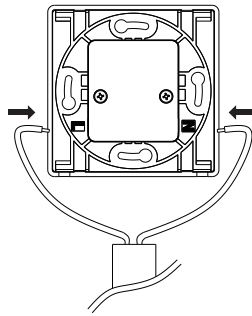

Paulmann

Safety Instructions

1, 2, 3, 4, 5, 6, 8, 11, 12, 13, 16, 17, 18,
19, 20, 21, 28, 33, 34

Info

www.paulmann.com

Paulmann Licht GmbH
Quezinger Feld 2
31832 Springe
Germany

www.paulmann.com

Art.-Nr.: 929.22
929.24

929.22

1x

929.24

1x

(+MA326) PSU 11/17

A

B

C

Safety
Instructions
Nr. 3, 4, 5, 6

D

E

F

G

929.22

929.24