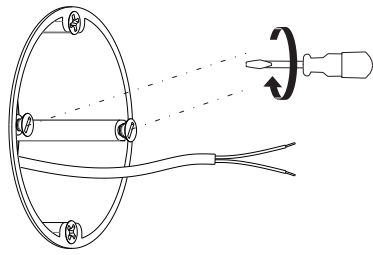

Paulmann

Safety Instructions

1, 2, 3, 4, 5, 6, 8, 11, 12, 13, 16, 17, 18,
19, 20, 21, 28, 33, 34

Info

www.paulmann.com

Paulmann Licht GmbH
Quezinger Feld 2
31832 Springe
Germany

www.paulmann.com

Art.-Nr.: 929.22
929.24

929.22

1x

929.24

1x

(+MA326) PSU 11/17

A

B

C

Safety
Instructions
Nr. 3, 4, 5, 6

D

E

F

G

929.22

929.24