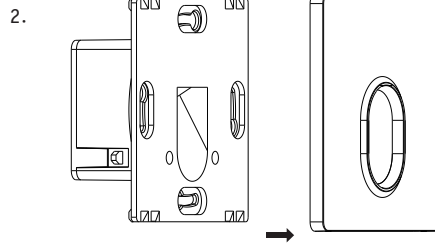

1x

(+MA326) PSU 11/17

A