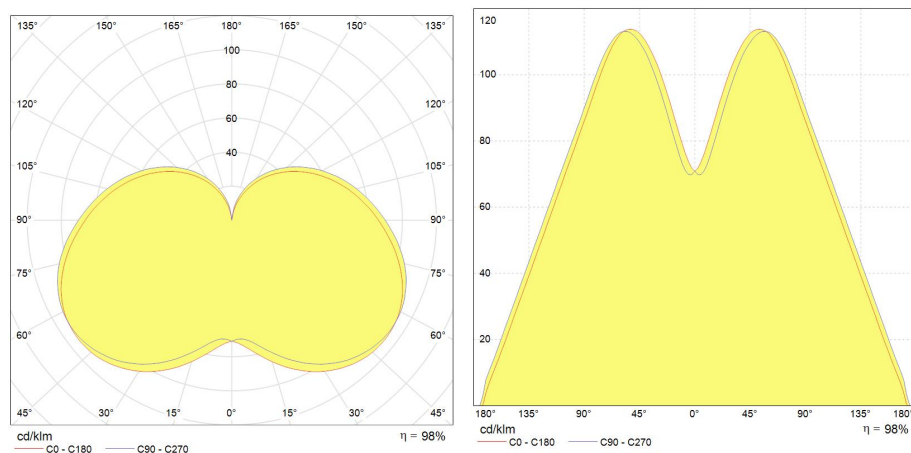

Electrical data

Operating Temperature (MIN) [°C]	-20°C
Operating Temperature (MAX) [°C]	+40°C
Starting time (sec)	<0,5 s
Power Factor	>0.5
Warm up time up to 60% of full light output	Instant on
Number of switching cycles	100000
Nominal lamp voltage range [V]	100-240V
Nominal power [W]	7

Logistic data

Shipment	Standard
DUN Code	15994100028618
EAN Code	5994100028611
Pack Quantity	15
Product status	Marked for phase-out

Light distribution