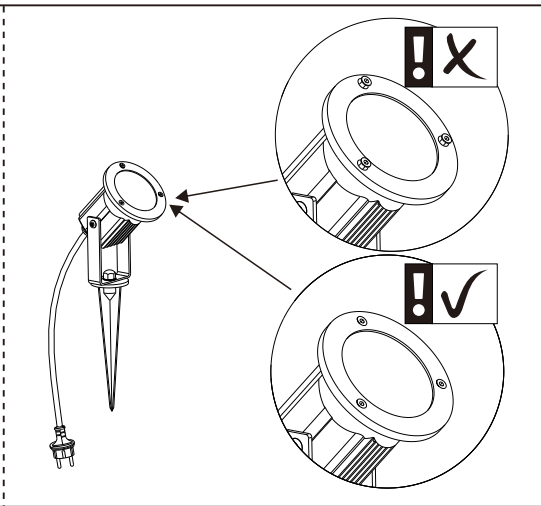

Paulmann Licht GmbH
Quezinger Feld 2
31832 Springe
Germany

www.paulmann.com

Art.-Nr.: 937.51

(+MA327) PSU 06/17

Incl.

Art.No.
25W GU10 \varnothing 51mm 836.51/836.33
28W GU10 \varnothing 51mm 800.35

The min bending diameter of rubber cable is 60 mm