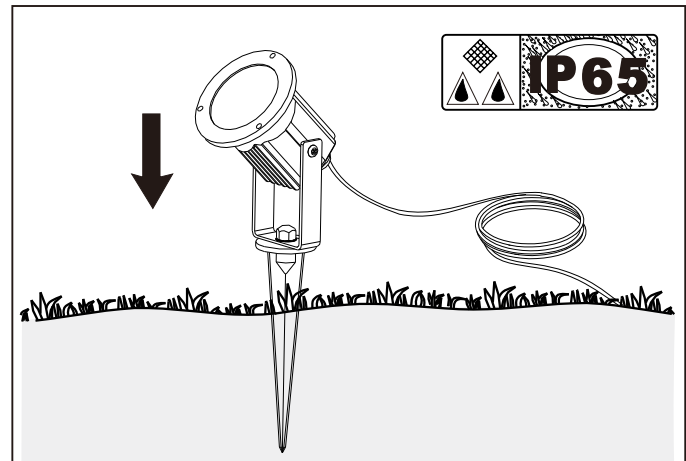

Paulmann Licht GmbH
Quezinger Feld 2
31832 Springe
Germany

www.paulmann.com

Art.-Nr.: 937.51

(+MA327) PSU 06/17

Incl.

Art.No.
25W GU10 \varnothing 51mm 836.51/836.33
28W GU10 \varnothing 51mm 800.35

The min bending diameter of rubber cable is 60 mm