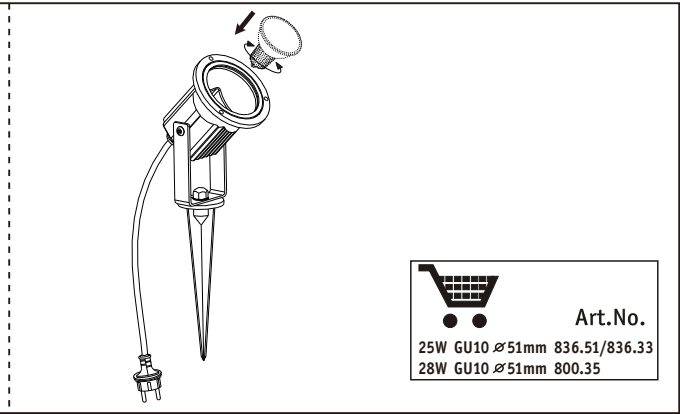

Paulmann Licht GmbH
Quezinger Feld 2
31832 Springe
Germany

www.paulmann.com

Art.-Nr.: 937.51

(+MA327) PSU 06/17

Incl.

Art.No.
25W GU10 \varnothing 51mm 836.51/836.33
28W GU10 \varnothing 51mm 800.35

The min bending diameter of rubber cable is 60 mm