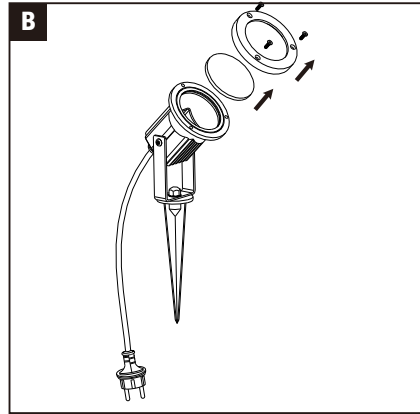

Paulmann Licht GmbH
Quezinger Feld 2
31832 Springe
Germany

www.paulmann.com

Art.-Nr.: 937.51

(+MA327) PSU 06/17

Incl.

Art.No.
25W GU10 \varnothing 51mm 836.51/836.33
28W GU10 \varnothing 51mm 800.35

The min bending diameter of rubber cable is 60 mm