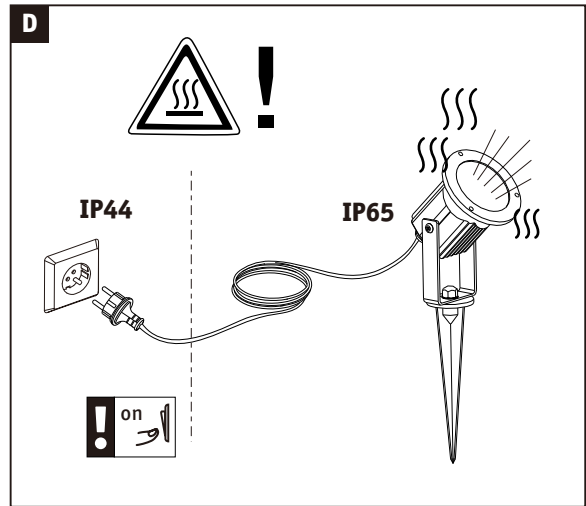

Paulmann Licht GmbH
Quezinger Feld 2
31832 Springe
Germany

www.paulmann.com

Art.-Nr.: 937.51

(+MA327) PSU 06/17

Incl.

Art.No.
25W GU10 \varnothing 51mm 836.51/836.33
28W GU10 \varnothing 51mm 800.35

The min bending diameter of rubber cable is 60 mm