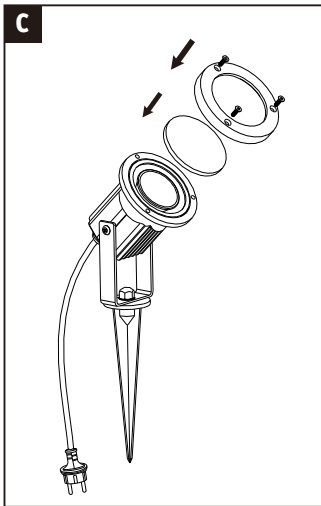

Paulmann Licht GmbH
Quezinger Feld 2
31832 Springe
Germany

www.paulmann.com

Art.-Nr.: 937.51

(+MA327) PSU 06/17

Incl.

Art.No.
25W GU10 \varnothing 51mm 836.51/836.33
28W GU10 \varnothing 51mm 800.35

The min bending diameter of rubber cable is 60 mm