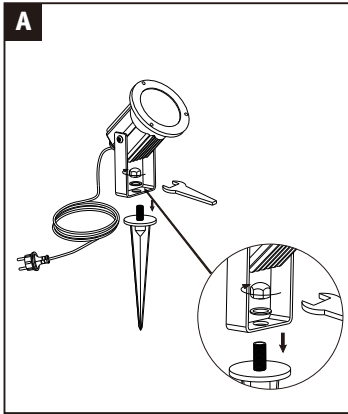

Paulmann Licht GmbH
Quezinger Feld 2
31832 Springe
Germany

www.paulmann.com

Art.-Nr.: 937.51

(+MA327) PSU 06/17

Incl.

Art.No.
25W GU10 \varnothing 51mm 836.51/836.33
28W GU10 \varnothing 51mm 800.35

The min bending diameter of rubber cable is 60 mm