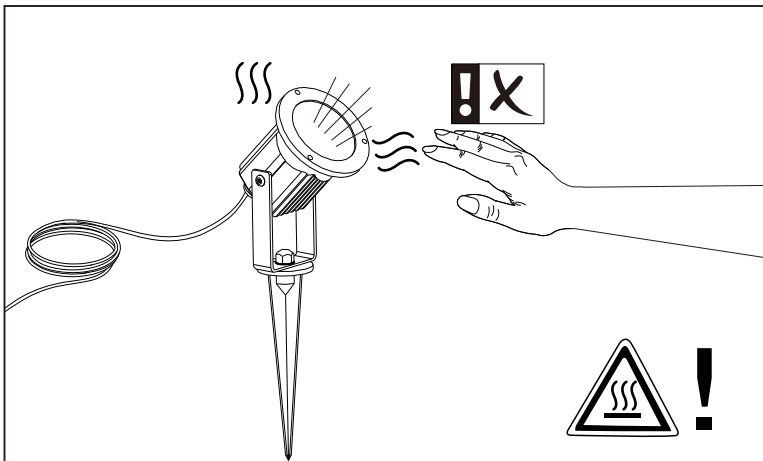

Paulmann Licht GmbH
Quezinger Feld 2
31832 Springe
Germany

www.paulmann.com

Art.-Nr.: 937.51

(+MA327) PSU 06/17

Incl.

Art.No.
25W GU10 \varnothing 51mm 836.51/836.33
28W GU10 \varnothing 51mm 800.35

The min bending diameter of rubber cable is 60 mm