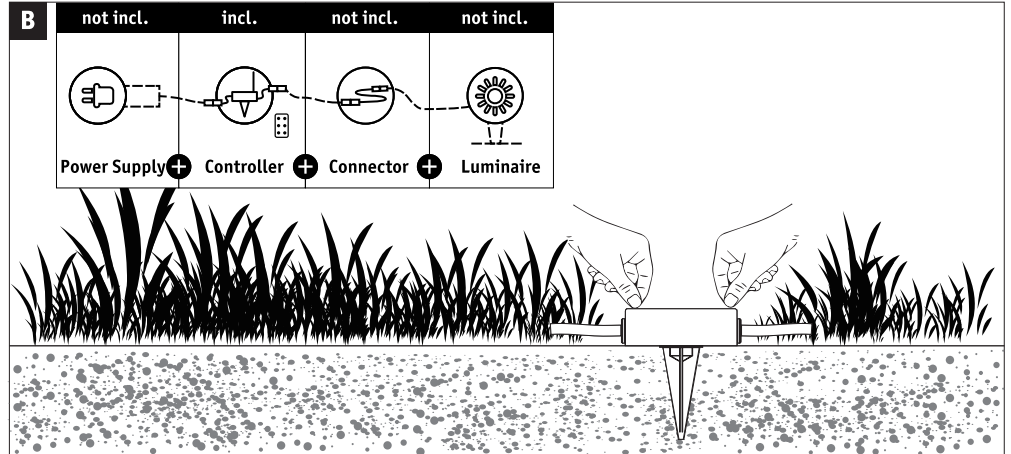

1 x

1 x

G

Reset

5 x ON/OFF
ON <2s → OFF >3s → ON

SmartFriends App

Not incl.

Smart Friends Box