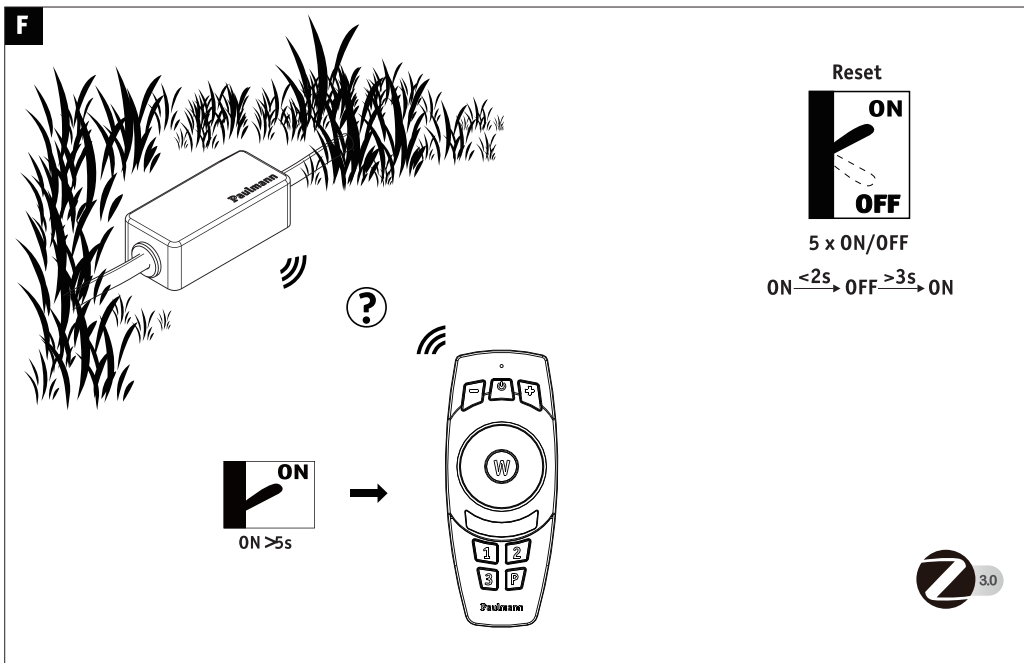

1 x

1 x

G

Reset

5 x ON/OFF
ON <2s → OFF >3s → ON

SmartFriends App

Not incl.

Smart Friends Box