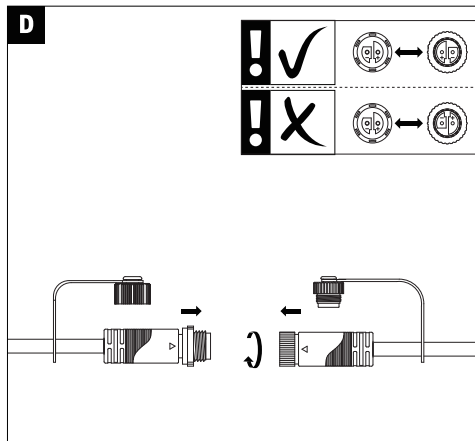

1 x

1 x

G

Reset

5 x ON/OFF
ON <2s → OFF >3s → ON

SmartFriends App

Not incl.

Smart Friends Box