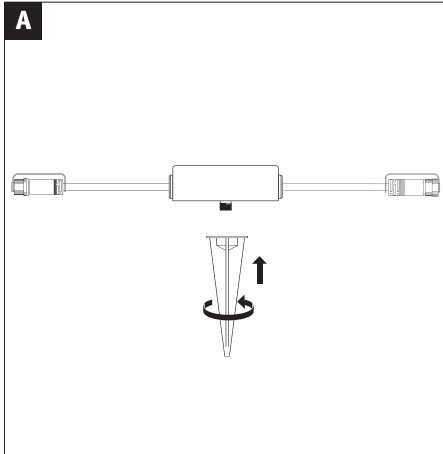

1 x

1 x

G

Reset

5 x ON/OFF
ON <2s → OFF >3s → ON

SmartFriends App

Not incl.

Smart Friends Box