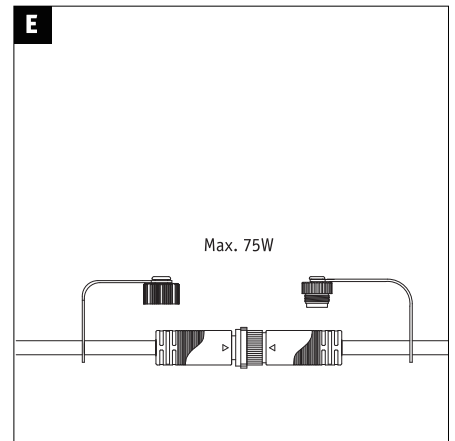

1 x

1 x

G

Reset

5 x ON/OFF
ON <2s → OFF >3s → ON

SmartFriends App

Not incl.

Smart Friends Box