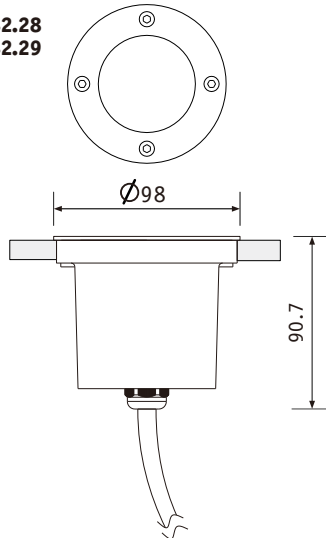

Info

www.paulmann.com

Paulmann Licht GmbH
Quezinger Feld 2
31832 Springe
Germany

www.paulmann.com

Art.-Nr.: 942.27
942.28
942.29
942.30
(+MA326) PSU 05/18

1x

Incl.

942.28
942.29