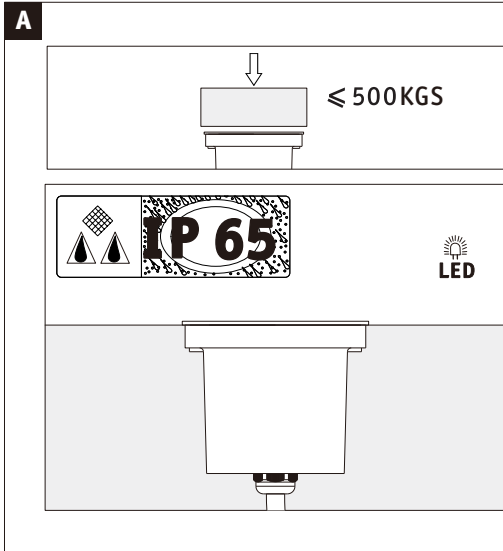

Info

www.paulmann.com

Paulmann Licht GmbH
Quezinger Feld 2
31832 Springe
Germany

www.paulmann.com

Art.-Nr.: 942.27
942.28
942.29
942.30
(+MA326) PSU 05/18

1x

Incl.

942.28
942.29