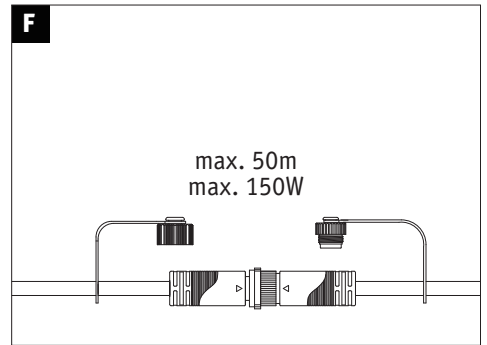

Paulmann

IP65

Info

www.paulmann.com

Paulmann Licht GmbH
Quezinger Feld 2
31832 Springe
Germany

www.paulmann.com

Art.-Nr.: 942.41
942.42

PH08/18

942.41

1x

1x

1x

incl.

942.42

3x

3x

3x

1x

1x

incl.

Driver

Paulmann
Art.-Nr. 988.48

Control Box

ZigBee Control Box

not incl.

Paulmann
Art.-Nr. 939.99

Remote Control

ZigBee Remote Control

not incl.

Paulmann
Art.-Nr. 500.67

not incl.

Paulmann
Art.-Nr. 180.11