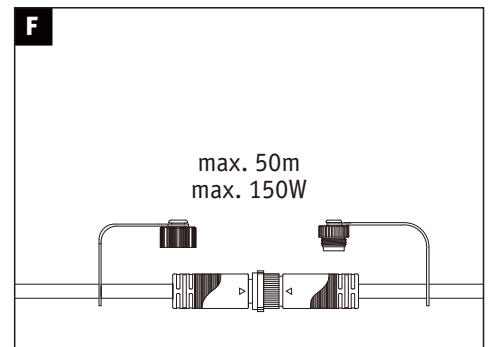

943.74

1x

1x

Driver

Paulmann  
Art.-Nr. 988.48

Control Box

ZigBee Control Box

not incl.