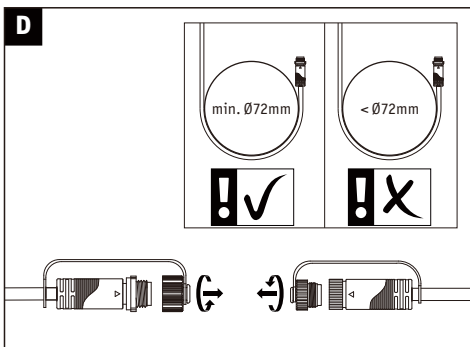

943.74

1x

1x

Driver

Paulmann  
Art.-Nr. 988.48

Control Box

ZigBee Control Box

not incl.