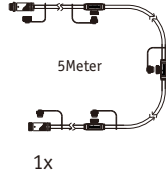

Paulmann

! IP65

Info

www.paulmann.com

Paulmann Licht GmbH
Quezinger Feld 2
31832 Springe
Germany

www.paulmann.com

Art.-Nr.: 943.73
943.74

PCIK 04/20

943.73

3x

3x

1x

1x

943.74

1x

1x

Driver

Paulmann
Art.-Nr. 988.48

Control Box

ZigBee Control Box

not incl.

Paulmann
Art.-Nr. 939.99

Remote Control

ZigBee Remote Control

not incl.

Paulmann
Art.-Nr. 500.67

not incl.

Paulmann
Art.-Nr. 180.11