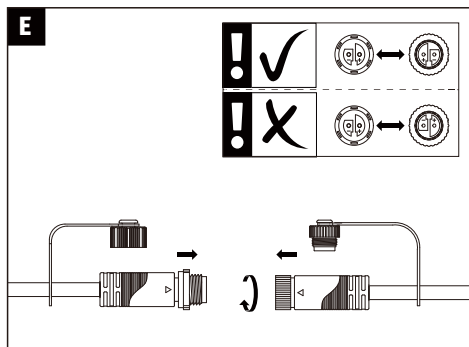

943.74

1x

1x

Driver

Paulmann  
Art.-Nr. 988.48

Control Box

ZigBee Control Box

not incl.