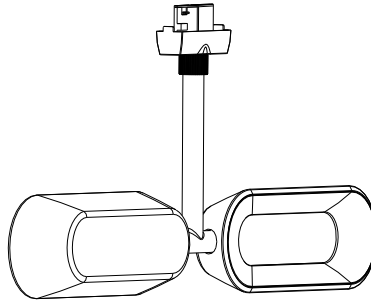

Safety Instructions

1, 2, 3, 4, 5, 6, 7, 8, 11, 12, 15,
16, 17, 18, 19, 20, 21, 22, 24,
26, 28, 29, 30, 31, 32, 33, 34

Info Hotline

+49 (0) 5041 998 389

Mon. - Do. 7⁰⁰ - 20⁰⁰
Fr. 7⁰⁰ - 17⁰⁰

Paulmann Licht GmbH
Quezinger Feld 2
31832 Springe
Germany

www.paulmann.com

Art.-Nr.: **954.69**
954.70
(+MA326) PSU 06/16

1x