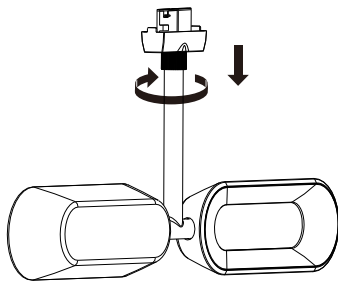

A

Safety Instructions
Nr. 1, 4, 5