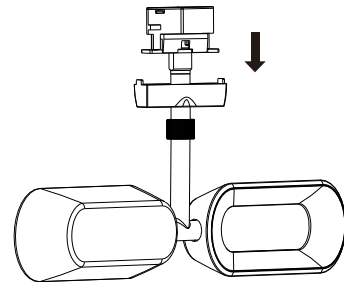

A

Safety Instructions
Nr. 1, 4, 5