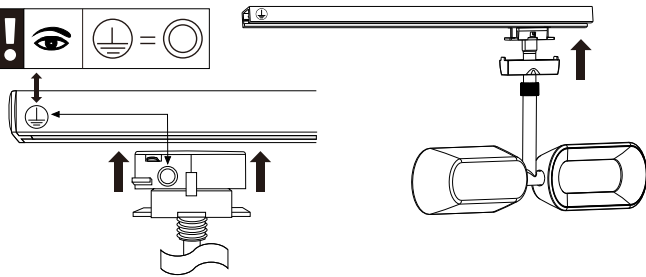

B

Nr. 3, 4, 5, 6