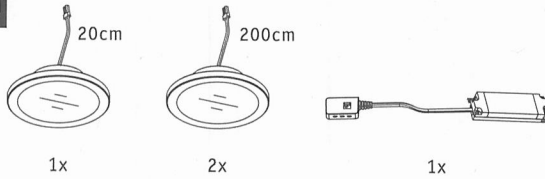

Safety Instructions

1, 2, 3, 4, 5, 6, 7, 8, 9, 12, 13, 15, 16, 17, 18, 19, 20, 21, 22, 24, 25, 26, 27, 28, 33, 34

Info Hotline

+49 (0) 5041 998 389

Mon. - Do. 7⁰⁰ - 20⁰⁰
Fr. 7⁰⁰ - 17⁰⁰

Paulmann Licht GmbH
Quezinger Feld 2
31832 Springe
Germany

www.paulmann.com

Art.-Nr.: 998.65
(+MA326) PSU 06/16