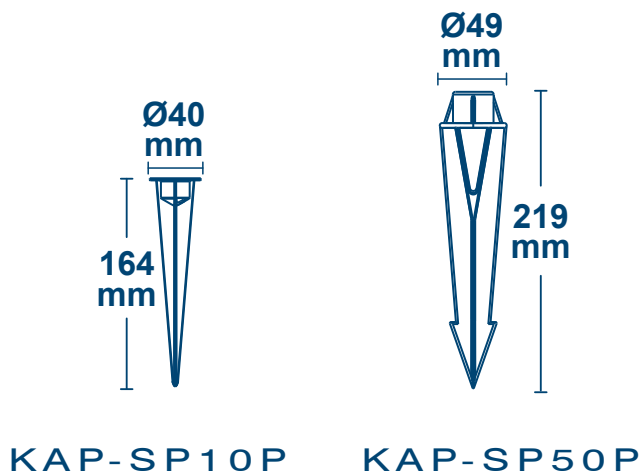

Model number / Numéro de référence

Example for BOLE with black painting / Exemple pour BOLE avec peinture noir

Product Dimensions

*Product evolution or final development may alter presented information. All provided data in this document are based on product information at the time of document edition, the specifications presented in this document shall not be considered as contractual.

Packing Information / Information Colisage

KAP-SP10P

Packing details	Size (mm)	Qty / ctn(pcs)	Net Weight (kg)	Gross Weight (kg)
Product	40*40*164	/	0.05	/
Inner bag	220*80	1	/	0.06
Master Carton	200*465*130	40	2.4	2.5

KAP-SP50P

Packing details	Size (mm)	Qty / ctn(pcs)	Net Weight (kg)	Gross Weight (kg)
Product	49*49*219	/	0.15	/
Inner bag	360*130	1	/	0.17
Master Carton	300*370*230	30	5.1	5.4

*Product evolution or final development may alter presented information. All provided data in this document are based on product information at the time of document edition, the specifications presented in this document shall not be considered as contractual.