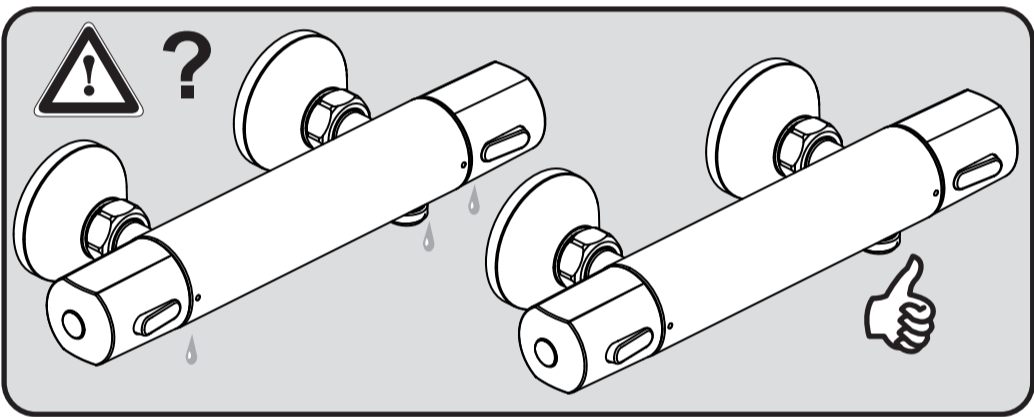

PORCHER

Olyos C3
D 0561 ..

0216 / A 866 967
 (+ A 865 720)
 Made in Germany

Ideal Standard International NV
 Corporate Village - Gent Building
 Da Vincilaan 2
 1935 Zaventem
 Belgium

www.idealstandardinternational.com