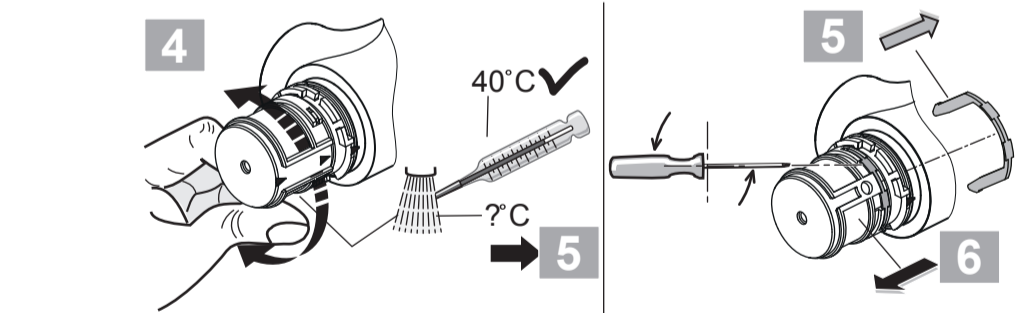

PORCHER

Olyos C3
D 0561 ..

0216 / A 866 967
 (+ A 865 720)
 Made in Germany

Ideal Standard International NV
 Corporate Village - Gent Building
 Da Vincilaan 2
 1935 Zaventem
 Belgium

www.idealstandardinternational.com