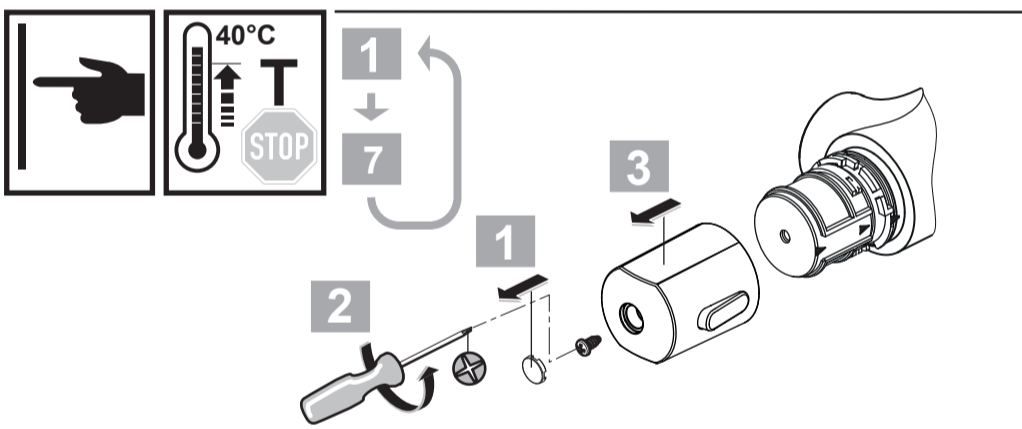

PORCHER

Olyos C3
D 0561 ..

0216 / A 866 967
 (+ A 865 720)
 Made in Germany

Ideal Standard International NV
 Corporate Village - Gent Building
 Da Vincilaan 2
 1935 Zaventem
 Belgium

www.idealstandardinternational.com