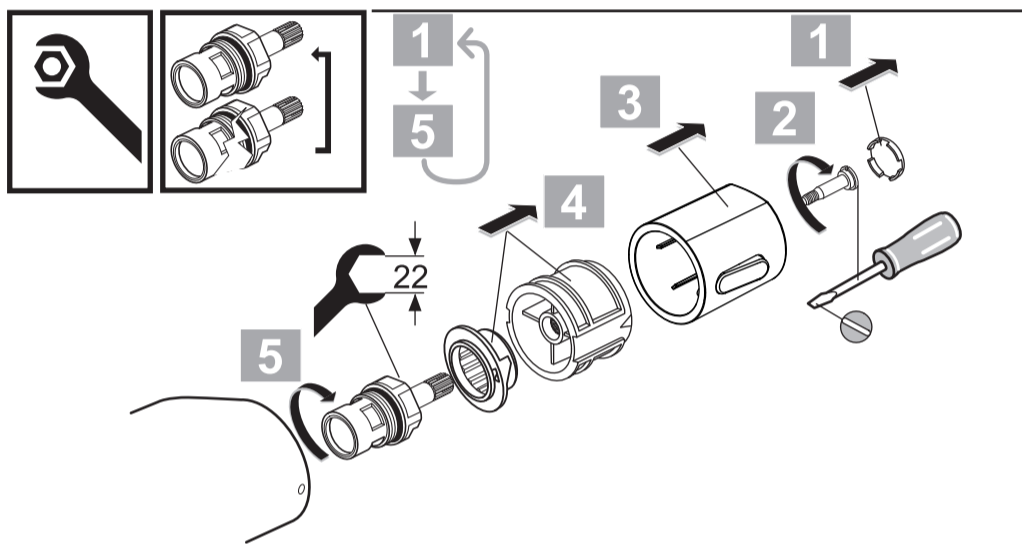

PORCHER

Olyos C3
D 0561 ..

0216 / A 866 967
 (+ A 865 720)
 Made in Germany

Ideal Standard International NV
 Corporate Village - Gent Building
 Da Vincilaan 2
 1935 Zaventem
 Belgium

www.idealstandardinternational.com