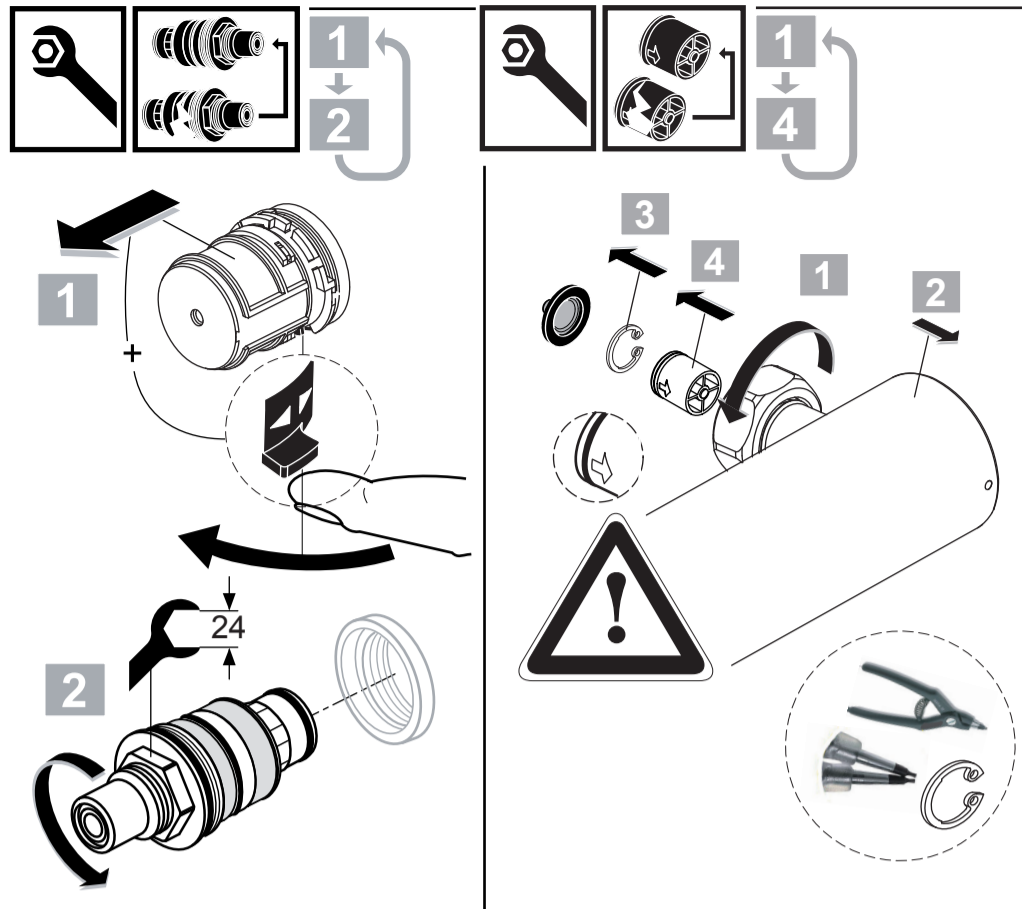

PORCHER

Olyos C3
D 0561 ..

0216 / A 866 967
 (+ A 865 720)
 Made in Germany

Ideal Standard International NV
 Corporate Village - Gent Building
 Da Vincilaan 2
 1935 Zaventem
 Belgium

www.idealstandardinternational.com