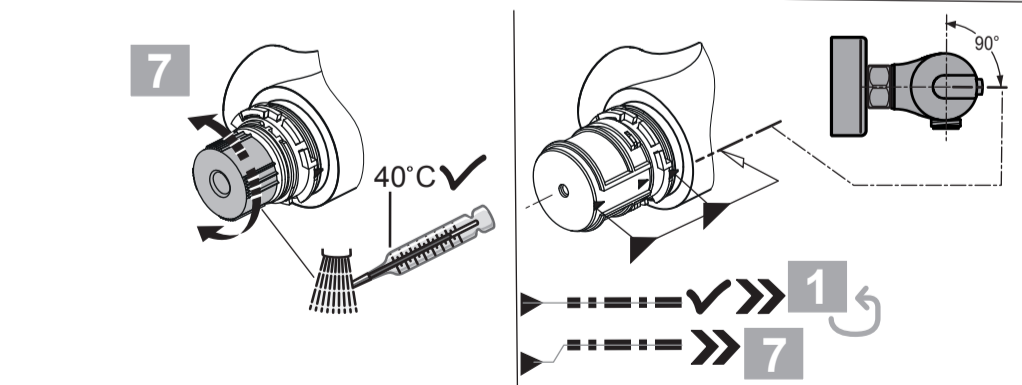

PORCHER

Olyos C3
D 0561 ..

0216 / A 866 967
 (+ A 865 720)
 Made in Germany

Ideal Standard International NV
 Corporate Village - Gent Building
 Da Vincilaan 2
 1935 Zaventem
 Belgium

www.idealstandardinternational.com