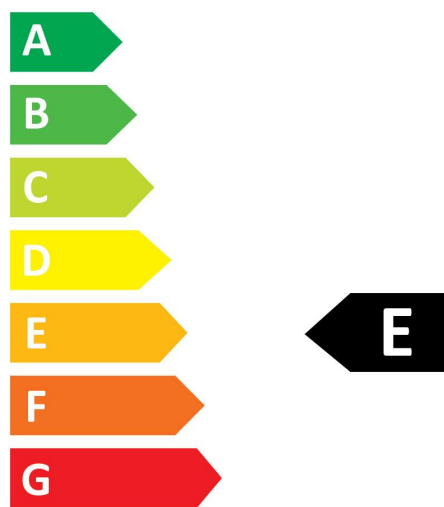

18
kWh/1000h

2019/2015

SYLVANIA

ToLEDo T8 Universal

ToLEDo T8 UNIV 4FT 18W 2100lm 840

0029279

0029279

18
kWh/1000h