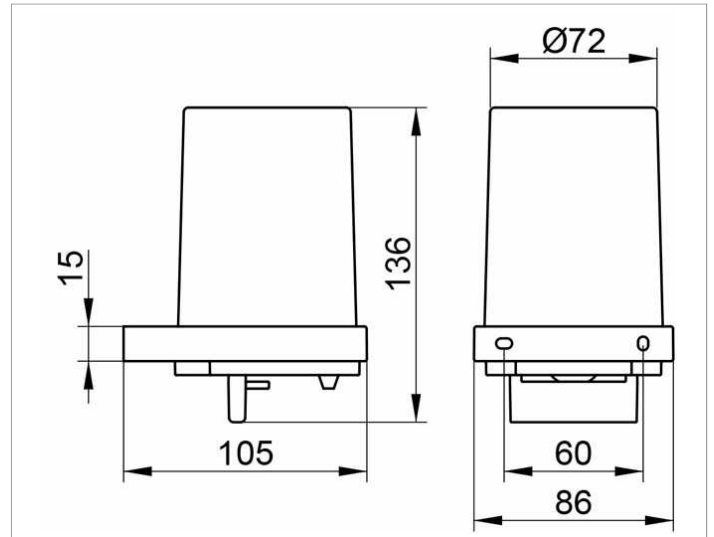

DESSIN

CARACTÉRISTIQUES DU PRODUIT

verre cristal mat, complet avec support et pomp,
pour savon liquide

Capacité : env. 180 ml

Dosage : env. 0,5 ml/pression

SURFACE

chromé

SPÉCIFICATIONS

KEUCO EDITION 11 11152019000 lotion dispenser
complete with holder and pump

Chromed holder for lotion dispenser, frosted crystal glass, clean and
clear-cut design into

geometric shapes, easy to clean, for liquid soap

Holder with tumbler - frosted crystal glass Item no. 11152009000

Capacity 6.09 oz, dose 0.02 oz / stroke

Height 5-3/8", width 3-3/8", 4-1/8",

Comes with corrosion resistant mounting hardware