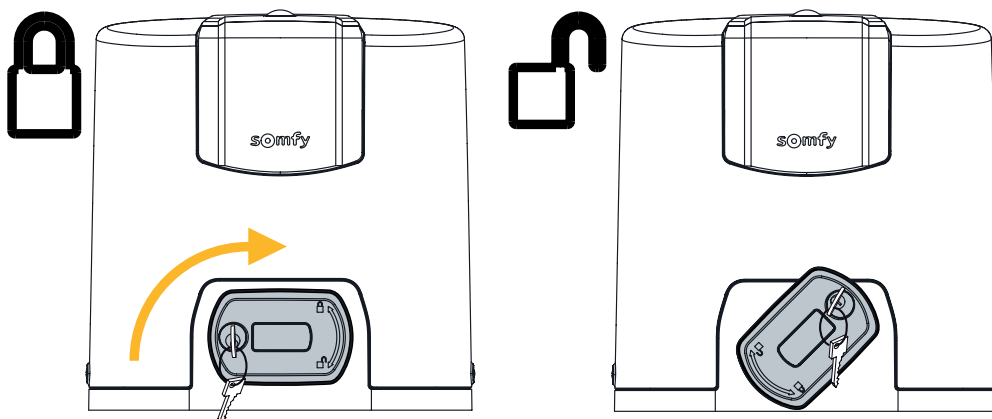

220-230 V
50/60 Hz

600 W

IP44

868.95MHz
< 25mW

	M max	L max
	600 kg	8 m
	400 kg	8 m
	M < 200 kg	200 kg < M < 600 kg
	ref. 9019612	ref. 9019613

1