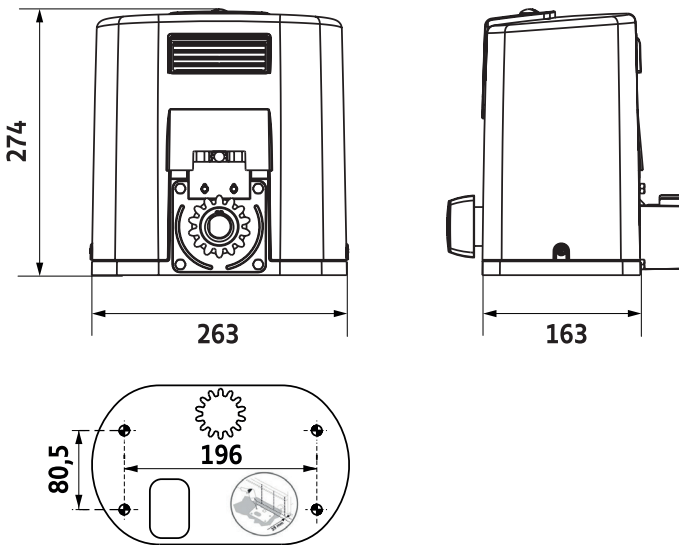

"Help me by Somfy"

220-230 V  
50/60 Hz

600 W

IP44

868.95MHz  
< 25mW

	M max	L max
	600 kg	8 m
	400 kg	8 m
	M < 200 kg	200 kg < M < 600 kg
	ref. 9019612	ref. 9019613