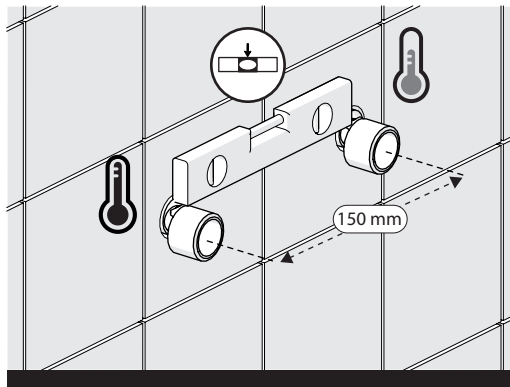

Not included / Non incluso / Non Inclus / Nie zawarty / No incluido / Nao incluido

1

2

3

4

5