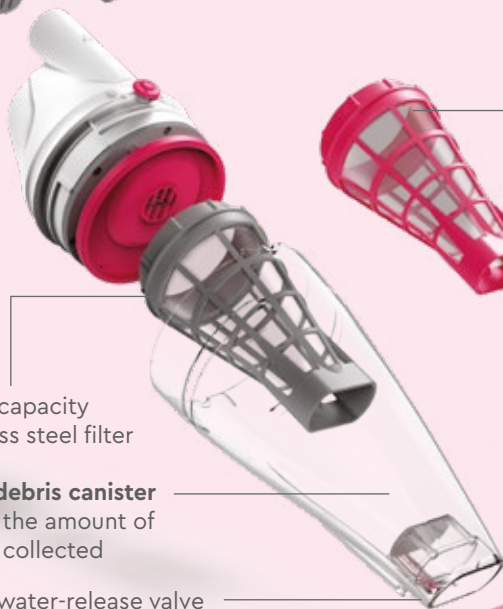

Fine mesh filter for sand & fine debris

Large-capacity stainless steel filter

Clear debris canister shows the amount of debris collected

Quick water-release valve