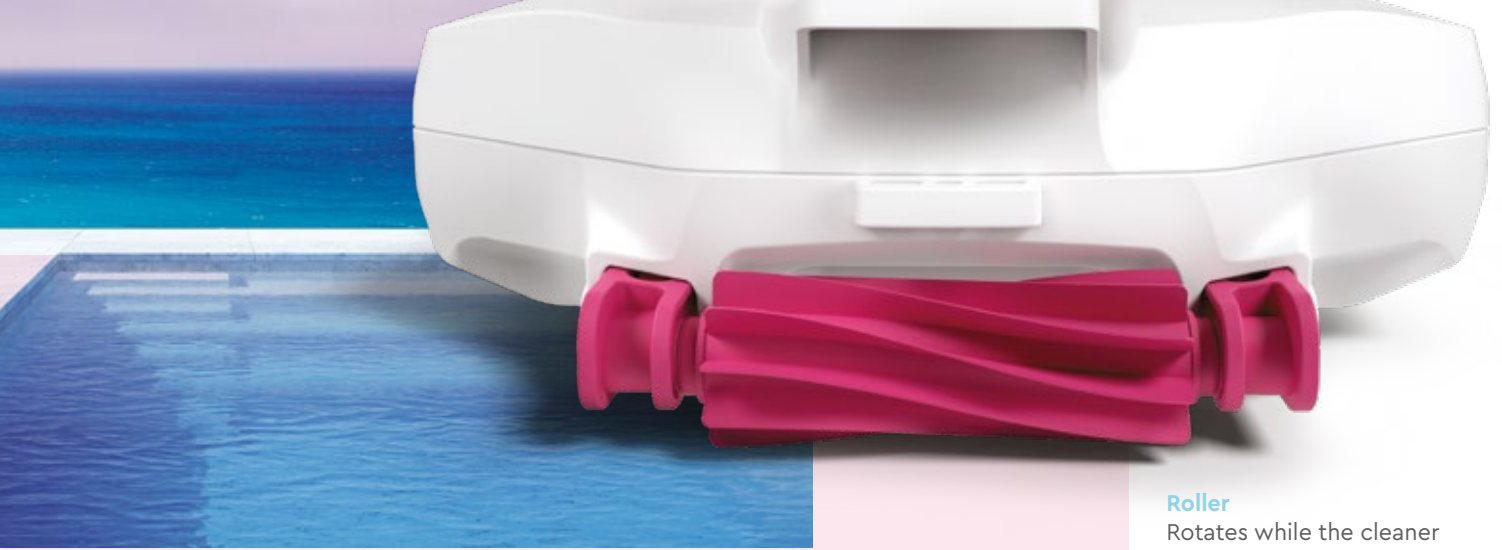

Easy &
Trouble-Free

Roller

Rotates while the cleaner is moving to help capture debris.

FEATURES

Adjustable front wheel : Optimizes cleaning path.

Water Sensor : Motor activates only when submerged in water.

Unrestricted by power cable, can be used for pools of various sizes

Versatility

Works in flat bottom in-ground and above-ground pools of all types, shapes, and surfaces

Patented "Stop, Rotate & Go" System