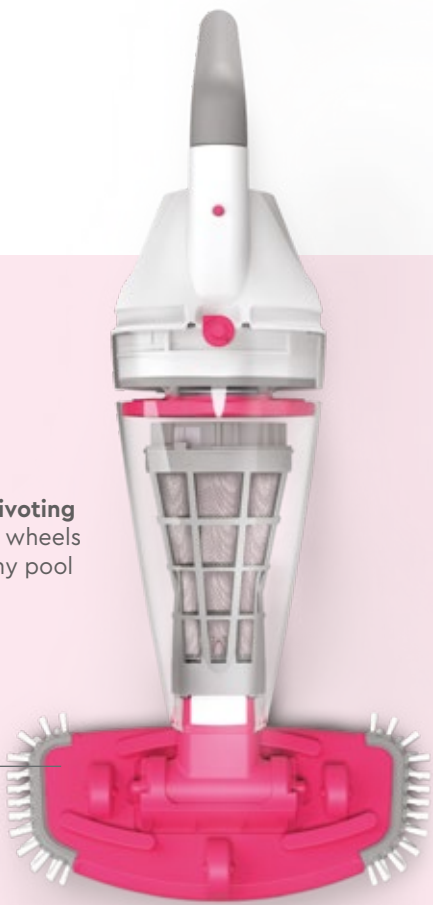

Standard mesh bag for leaves and large debris

Versatile LED indicator to indicate when the unit is ready to use / clogged / needs to be charged

Waterproof Magnetic Switch

FR - 3103844
Other patents pending

Everyday, Quick Clean

BC 50

125506570

Removable and pivoting suction head with wheels glides easily on any pool surface

Filter capacity

Power rating

Medium to large pools

Operation depth

Autonomous run time

Use with its ergonomic handle or connect it to a standard telescopic pole (not included)

Pole connector

Fine mesh filter for sand & fine debris

Large-capacity stainless steel filter

Clear debris canister shows the amount of debris collected