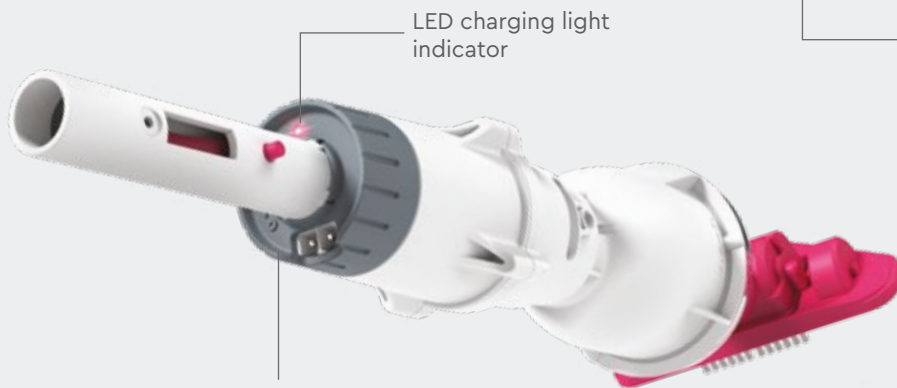

Operation depth

Clear cover shows amount of debris collected

Connects to a standard telescopic pole for extended reach in larger pools (not included)

Lightweight and easy to operate

Pivoting triangular suction head, plus flat brush for hard-to-reach corners

LED charging light indicator

Waterproof Magnetic Switch

Charge via **USB** connection

93cm

pole length

BC 30

125506568

Filter capacity

Power Rating

Autonomous run time

Medium-sized pools

Operation depth

Connects to a standard telescopic pole (not included)

Waterproof Magnetic Switch

Quick water-release valve

Clear clip-lock cover shows amount of debris collected