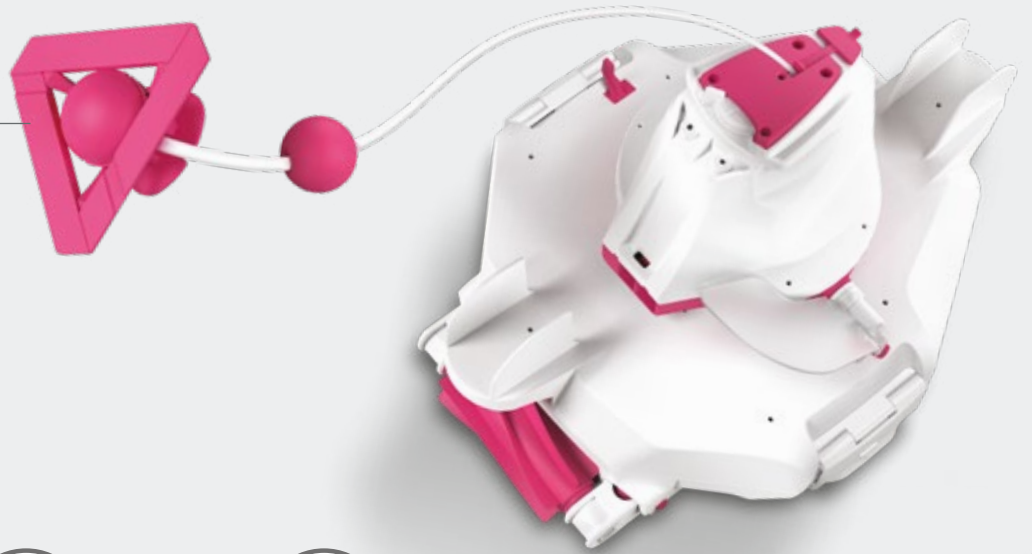

Excellence Inside!

BC 100+

125506571

Retrieval kit

Adjustable cord length