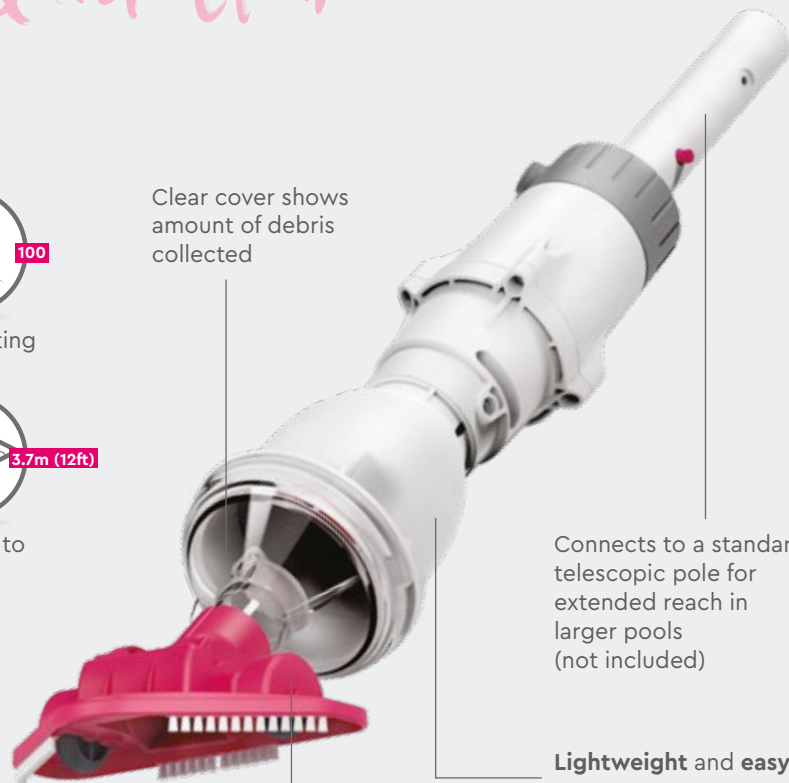

Filter capacity

100

Power Rating

30 min

Autonomous run time

3.7m (12ft)

Pools up to

3m (9.8ft)

Operation depth

Clear cover shows amount of debris collected

Connects to a standard telescopic pole for extended reach in larger pools (not included)

Lightweight and easy to operate

Pivoting triangular suction head, plus flat brush for hard-to-reach corners

LED charging light indicator

Waterproof Magnetic Switch

Charge via **USB** connection

93cm

pole length

BC 30

125506568

Filter capacity

Power Rating

Autonomous run time

Medium-sized pools

Operation depth

Connects to a standard telescopic pole (not included)

Waterproof Magnetic Switch

Quick water-release valve

Clear clip-lock cover shows amount of debris collected