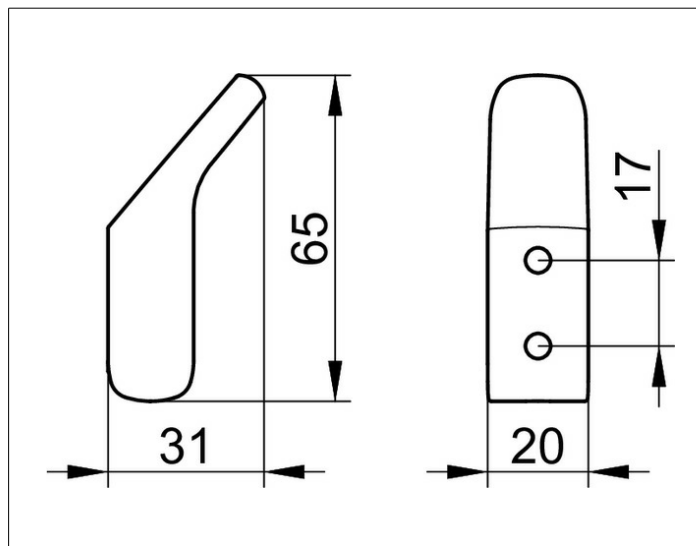

*Le produit Porte-gant Collection Moll Keuco - Chromé - 31mm  
est en vente chez Domomat !*

Collection Moll  
12715010000 Patère

PRODUIT

DESSIN

SURFACE

chromé

SPÉCIFICATIONS

KEUCO COLLECTION MOLL towel hook 12715010000  
Chrome-plated towel hook in an esthetic design with slightly rounded edges,  
Rectangular base, rectangular supporting area, hook head rounded edges,  
Easy to clean  
Projection 1-1/4", Width 13/16", Total height 2-9/16"  
The towel hook is fitted with 2 hidden fixing points, incl. corrosion-free material