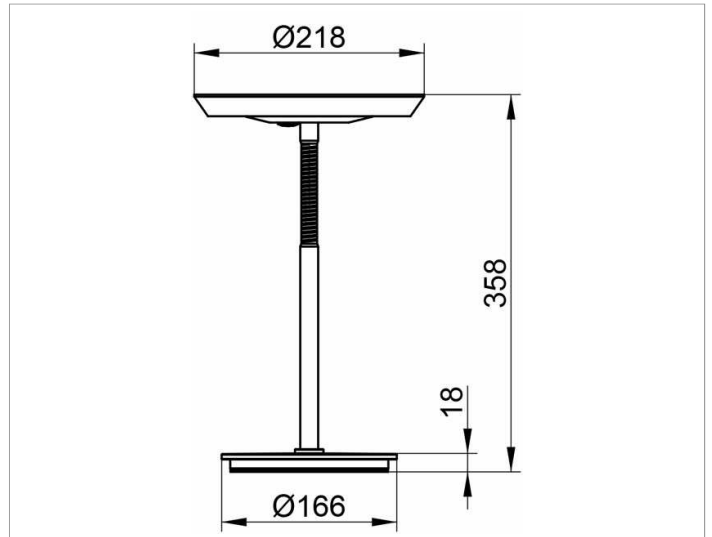

fiche - 17606019000 - keuco

Miroir agrandissant avec éclairage Bella Vista Keuco - Rond - Chromé - A poser

Réf 17606019000

460.28€^{TTC*}

Voir le produit : <https://www.domomat.com/62925-miroir-agrandissant-avec-eclairage-bella-vista-keuco-rond-chrome-a-poser-keuco-17606019000.html>

*Le produit Miroir agrandissant avec éclairage Bella Vista Keuco - Rond - Chromé - A
poser
est en vente chez Domomat !*

Cosmetic mirrors

17606019000 Cosmetic mirror

PRODUCT

PRODUCT ATTRIBUTES

illuminated, table model, cable (1.70 m),
 one-sided mirror, concave
 1 x 8 watt LED lighting
 magnification factor x 3
 EEK: A , 9 kWh/1000h

SURFACE

chrome-plated

DRAWING

SPECIFICATIONS

KEUCO BELLA VISTA cosmetic mirror
 17606019000, illuminated
 IP Rating 20 (Zone 3)
 highly polished chrome-plated finish,
 table model, cable (1,70 m),
 one-sided mirror, concave,
 1 x 8 Watt maintenance-free LED lighting,
 Magnification factor x 3,
 Diameter 218 mm, max. height 356 mm