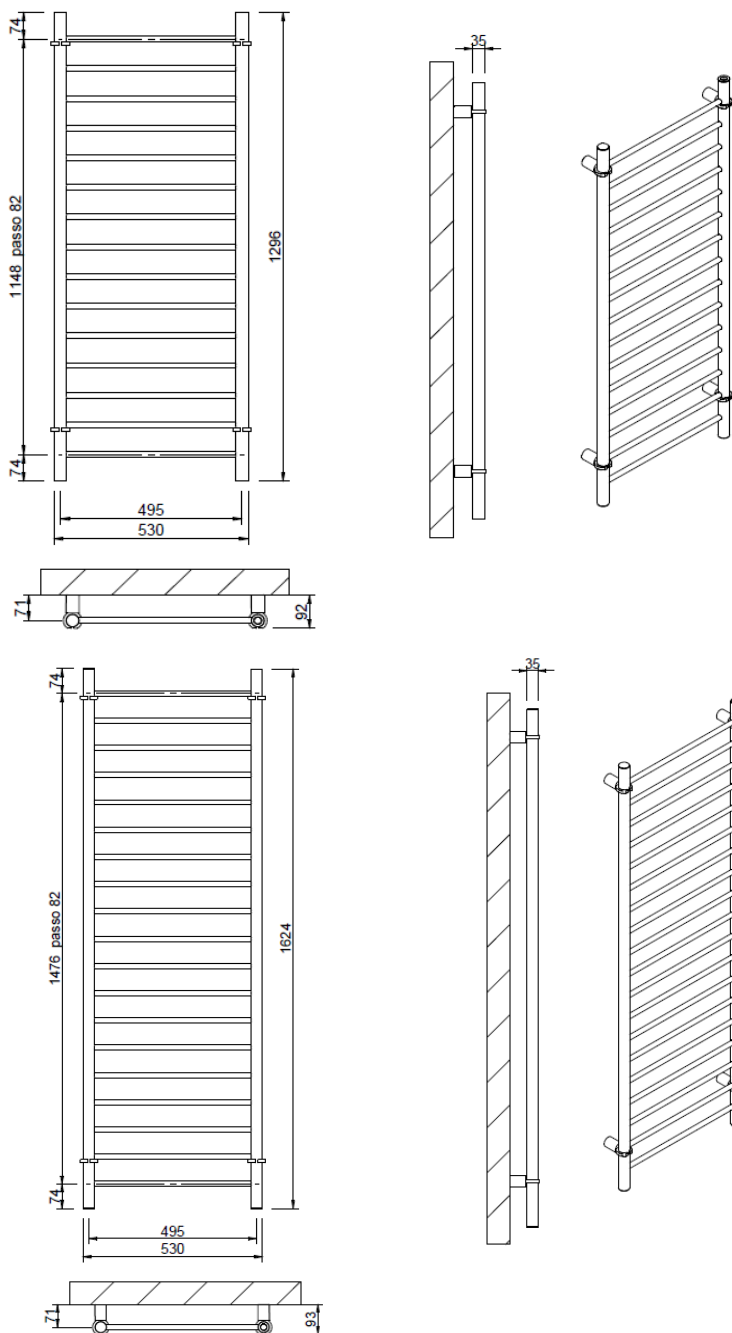

Elegant towel warmer performing a rhythmic design that alternates design and lightness with its slim harmonious shapes.

CARACTÉRISTIQUES TECHNIQUES

- Entièrement en acier
- Collecteur latéral cylindrique Ø35 - Tubes Ø16 mm
- Distance de la paroi du radiateur installée 86mm
- N ° 4 Connexions 1/2 "
- Pression de service maximale à 6 bar

TECHNICAL DATA

- Entirely made of steel
- Cylindrical side manifold Ø35
- Ø16 mm tubes
- Distance from the radiator wall installed 86mm
- N ° 4 connections 1/2 "
- Maximum working pressure at 6 bar

SCHEMA DE MONTAGE MOUNTING DIAGRAM

Modèle- Model	Code- Code	Hauteur Height (mm)	Largeur Width (mm)	Profond. Depth. (mm)	Entraxe Distance (mm)	Poids Weight (kg)	Puissance Power ΔT 50° C	Puissance Power ΔT 30° C
---------------	------------	---------------------------	--------------------------	----------------------------	-----------------------------	----------------------	-----------------------------	-----------------------------