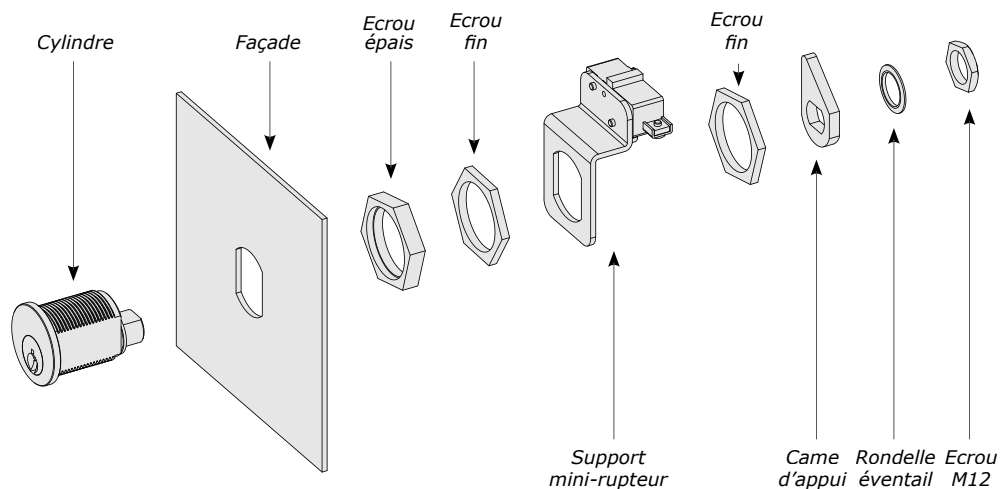

T25 Contact clé (Laiton)

T25 Contact clé (Chromé mat)

MONTAGE SUR UNE FACADE DE 2 MM D'ÉPAISSEUR