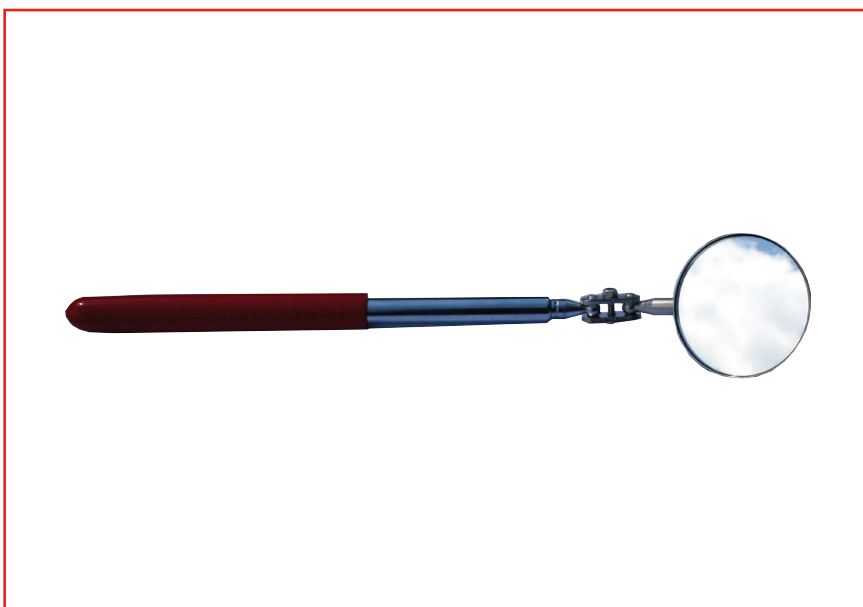

59-685-030 | RS PRO

**Miroir d'inspection télescopique RS
PRO - D50mm - L780mm - Réglable**

Réf 59-685-030

26.60€^{TTC*}

Voir le produit : <https://www.domomat.com/56577-miroir-d-inspection-telescopique-rs-pro-d50mm-l780mm-reglable-rs-pro-59-685-030.html>

*Le produit Miroir d'inspection télescopique RS PRO - D50mm - L780mm - Réglable
est en vente chez Domomat !*

ENGLISH

Datasheet RS Pro Telescopic Mirror 50mm diameter

RS Stock No: 394-172

Specifications:

Telescopic mirror has a fully chromed telescopic shaft and articulated mirror mount

Mirror can be set in any position for best viewing

Mirror diameter 50mm

Fully extended length: 410mm

Fully folded length: 200mm

Handle: Plastic grip 14mm diameter x 120mm long

Order Code	Manufacturers Code	Description
394-172	59-685-015	Telescopic Mirror 50mm diameter