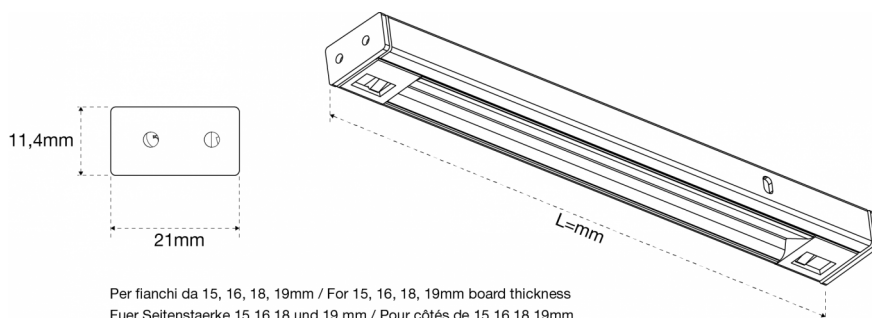

For cabinet applications

FINISH

⁰³ Black

¹² Anodized aluminium

PRODUCT FEATURES

- integrated infrared sensor
- IR sensor with ON/OFF function
- configurable with custom lengths
- light diffusion both inside and outside the cabinet

DIMENSIONS

ILLUMINANCE

A°
B - Lux
C - Lux
D - Lux

VERS.
861mm NW
CRI
>80

LUMEN
410
LUMEN / W
45