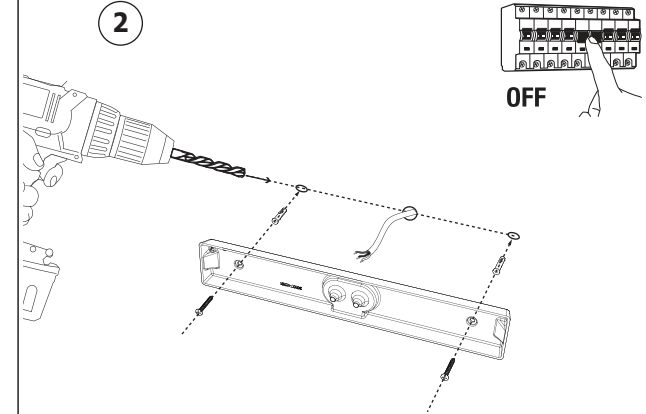

i TECHNICAL FEATURES

- refs. 71900, 71901, 71902
  SMD LED 13W 3000K 1000Lm 95° CRI>80 incl.
  L: 222mm
- refs. 71903, 71904, 71905
  SMD LED 20W 3000K 1800Lm 95° CRI>80 incl.
  L: 380mm
- refs. 71906, 71907, 71908
  SMD LED 28W 3000K 2350Lm 95° CRI>80 incl.
  L: 500mm

1

2

4

4

5