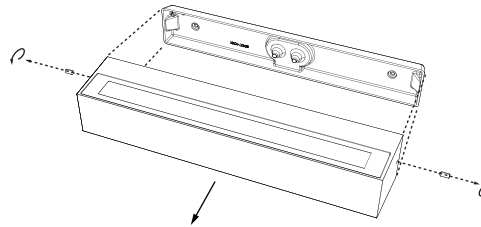

i TECHNICAL FEATURES

- refs. 71900, 71901, 71902
  SMD LED 13W 3000K 1000Lm 95° CRI>80 incl.
  L: 222mm
- refs. 71903, 71904, 71905
  SMD LED 20W 3000K 1800Lm 95° CRI>80 incl.
  L: 380mm
- refs. 71906, 71907, 71908
  SMD LED 28W 3000K 2350Lm 95° CRI>80 incl.
  L: 500mm

1