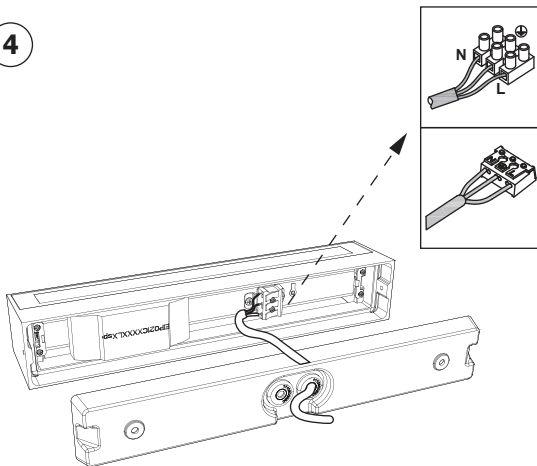

i TECHNICAL FEATURES

- refs. 71900, 71901, 71902
  SMD LED 13W 3000K 1000Lm 95° CRI>80 incl.
  L: 222mm
- refs. 71903, 71904, 71905
  SMD LED 20W 3000K 1800Lm 95° CRI>80 incl.
  L: 380mm
- refs. 71906, 71907, 71908
  SMD LED 28W 3000K 2350Lm 95° CRI>80 incl.
  L: 500mm

1

2

4

4

5