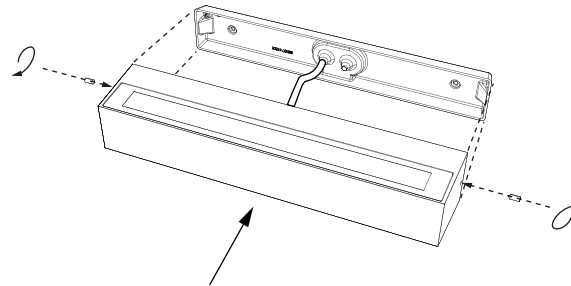

i TECHNICAL FEATURES

- refs. 71900, 71901, 71902
  SMD LED 13W 3000K 1000Lm 95° CRI>80 incl.
  L: 222mm
- refs. 71903, 71904, 71905
  SMD LED 20W 3000K 1800Lm 95° CRI>80 incl.
  L: 380mm
- refs. 71906, 71907, 71908
  SMD LED 28W 3000K 2350Lm 95° CRI>80 incl.
  L: 500mm

1

2

4

4

5