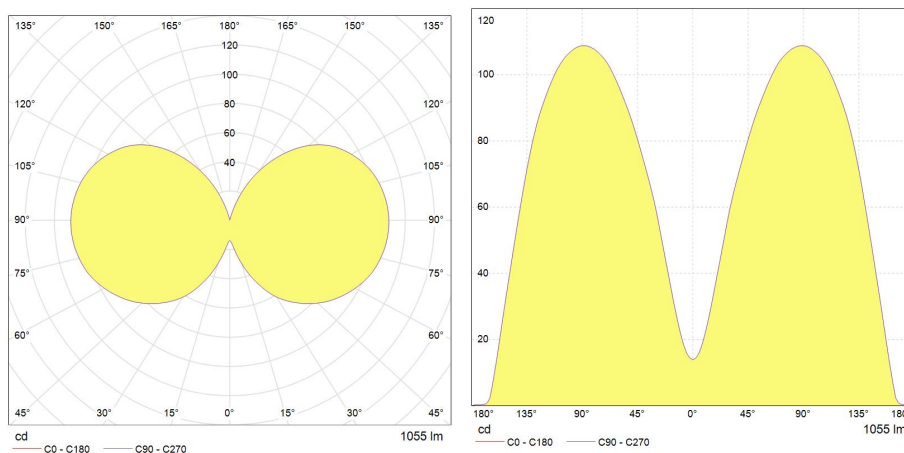

Electrical data

Nominal lamp power factor...	>0.5
Operating Temperature (MIN) [°C]	-20°C
Operating Temperature (MAX) [°C]	+40°C
Starting time (sec)	<0,5 s
Warm up time up to 60% of full light output	Instant on
Number of switching cycles	50000
Nominal lamp voltage range [V]	220-240V
Nominal power [W]	8.5

Logistic data

Shipment	Standard
DUN Code	15994100047312
EAN Code	5994100047315
Pack Quantity	10
Product status	Available

Light distribution