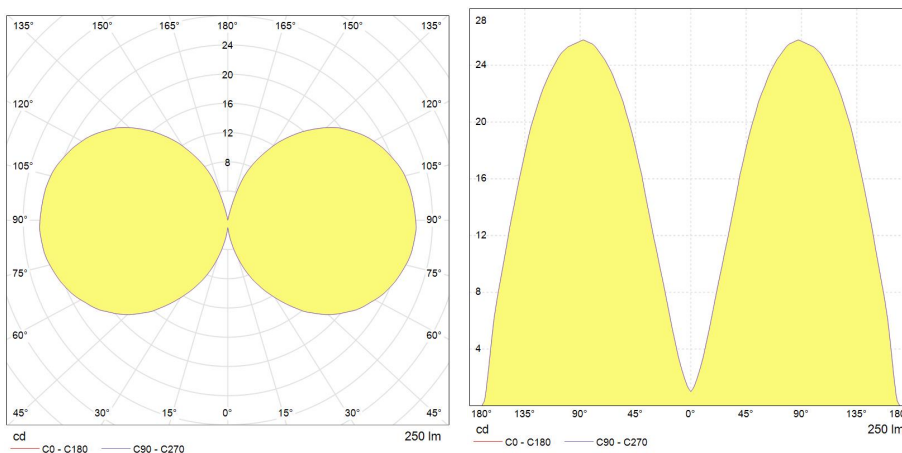

Electrical data

Nominal lamp power factor...	>0.5
Operating Temperature (MIN) [°C]	-20°C
Operating Temperature (MAX) [°C]	+40°C
Starting time (sec)	<0,5 s
Warm up time up to 60% of full light output	Instant on
Number of switching cycles	50000
Nominal lamp voltage range [V]	220-240V
Nominal power [W]	2.5

Logistic data

Shipment	Standard
DUN Code	15994100043376
EAN Code	5994100043379
Pack Quantity	10
Product status	Available

Light distribution