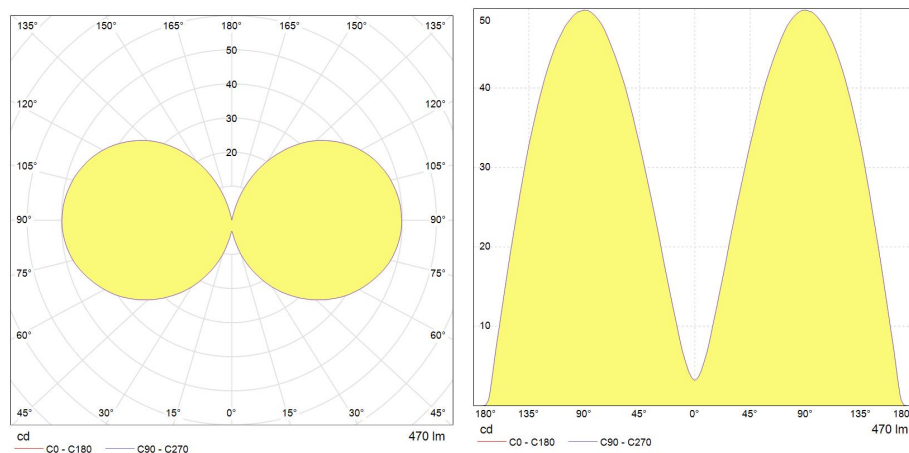

Electrical data

Nominal lamp power factor...	>0.5
Operating Temperature (MIN) [°C]	-20°C
Operating Temperature (MAX) [°C]	+40°C
Starting time (sec)	<0,5 s
Warm up time up to 60% of full light output	Instant on
Number of switching cycles	50000
Nominal lamp voltage range [V]	220-240V
Nominal power [W]	4.5

Logistic data

Shipment	Standard
DUN Code	15994100043567
EAN Code	5994100043560
Pack Quantity	10
Product status	Available

Light distribution