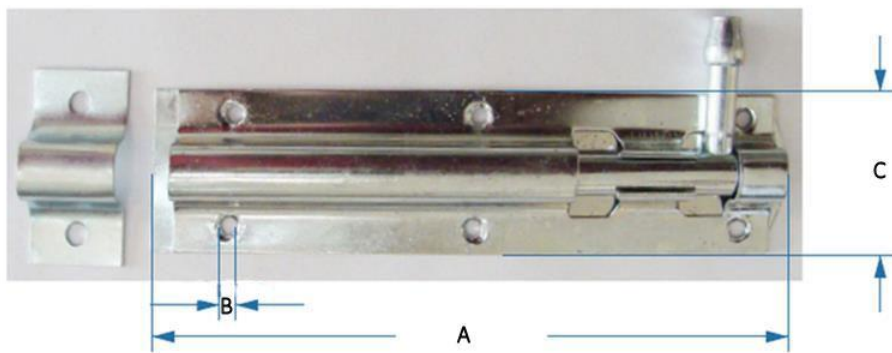

*Le produit Loquet de portes coulissant RS Pro - Acier epoxy - Noir
est en vente chez Domomat !*

FEATURES

- Straight Tower Bolt
- Made of steel with either bright zinc plate or epoxy black, both finishes offering protection against the elements
- Ideal for surface mounting – in either horizontal or vertical positions
-
-
-
-

RS PRO STRAIGHT TOWER BOLT

RS Stock No.:

8938616,8938593,8938619,8938596,
8938613,8938590,8938622,8938600,
8938625,8938603,8938629,8938607

RS Professionally Approved Products bring to you professional quality parts across all product categories. Our product range has been tested by engineers and provides a comparable quality to the leading brands without paying a premium price.

Family Name

Product Description

Straight tower bolts are ideal for securing flush fitting gates, shed doors, and garages. They can be fitted horizontally, or vertically (facing up or down).

General Specifications

Please view our full range listing below:

RS Stock No	Finish	A (mm)	B (mm)	C (mm)
893 8616	Bright zinc	85	5	38
893 8593	Epoxy black	85	5	38
893 8619	Bright zinc	110	5	38
893 8596	Epoxy black	110	5	38
893 8613	Bright zinc	160	5	38
8938590	Epoxy black	160	5	38
893 8622	Bright zinc	210	5	45
893 8600	Epoxy black	210	5	45
893 8625	Bright zinc	260	5	45
893 8603	Epoxy black	260	5	45
893 8629	Bright zinc	310	5	45
893 8607	Epoxy black	310	5	45