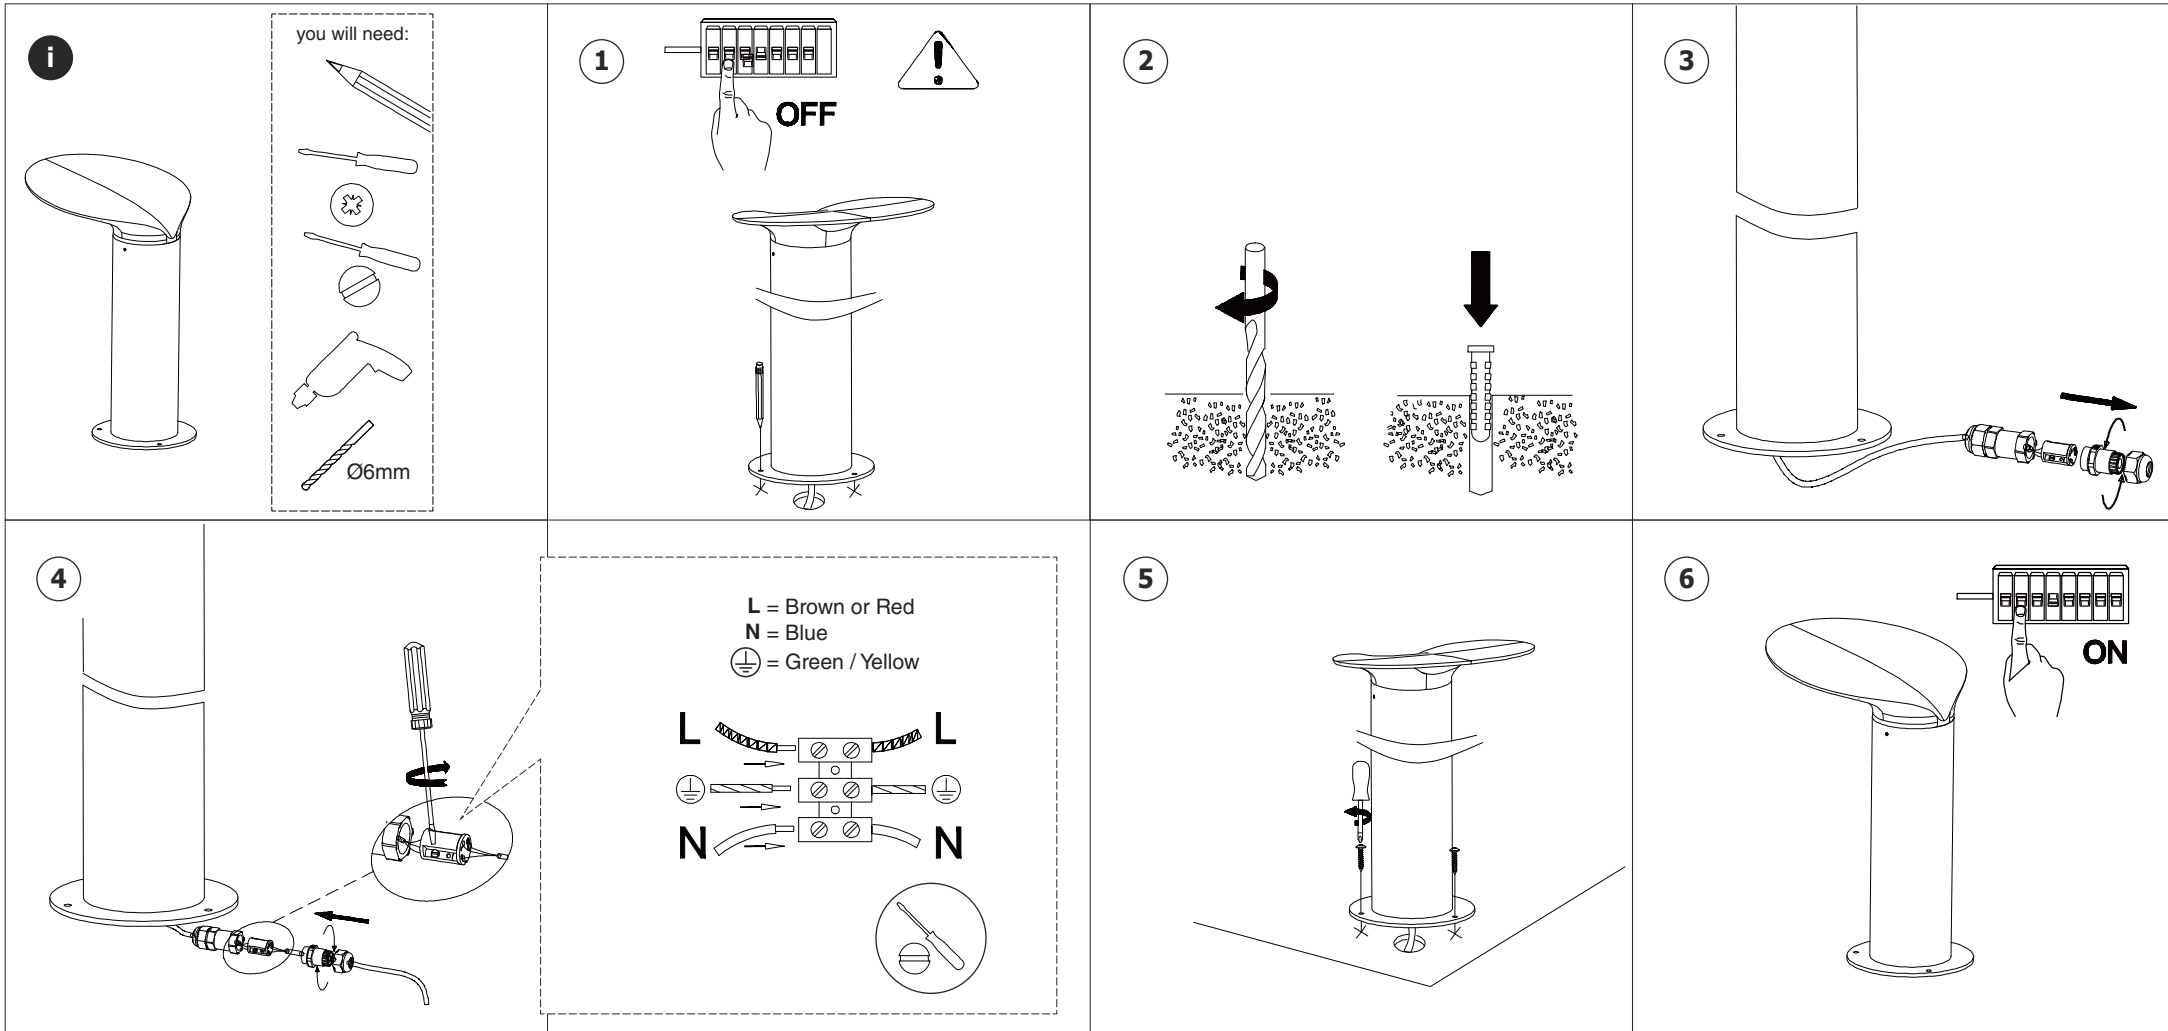

*Le produit Balise Lotus Faro - IP65 - 18W - 3000K - Gris foncé - H350
est en vente chez Domomat !*

TECHNICAL FEATURES

SMD LED 18W 3000K 1120Lm incl.

Together
we take care
of the planet

Together we take care of the planet.