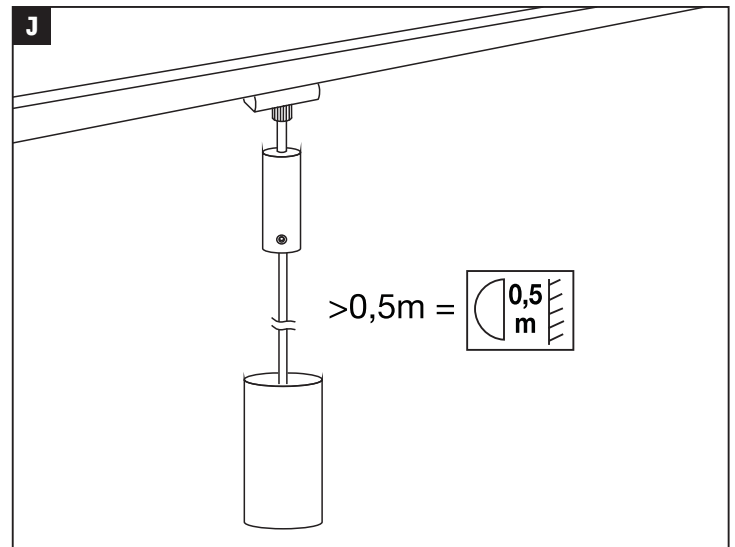

Safety Instructions

1,2,3,4,5,6,7,8,11,12,15,16,19,
20,22,23,24,26,28,33,34

Info Hotline

+49 (0) 5041 998
389
Mon. - Do. 7⁰⁰-20⁰⁰
Fr. 7⁰⁰-17⁰⁰

Paulmann Licht
GmbH Quezinger
Feld 2
31832 Springe
Germany

www.paulmann.com

Art.-Nr.: 954.36
954.37

(+MA326)PBO 05/16