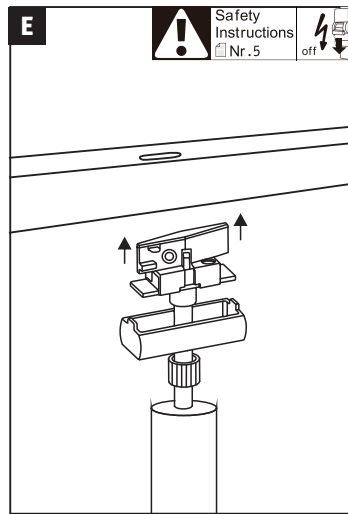

Safety Instructions

1,2,3,4,5,6,7,8,11,12,15,16,19,
20,22,23,24,26,28,33,34

Info Hotline

+49 (0) 5041 998
389
Mon. - Do. 7⁰⁰-20⁰⁰
Fr. 7⁰⁰-17⁰⁰

Paulmann Licht
GmbH Quezinger
Feld 2
31832 Springe
Germany

www.paulmann.com

Art.-Nr.: 954.36
954.37

(+MA326)PBO 05/16