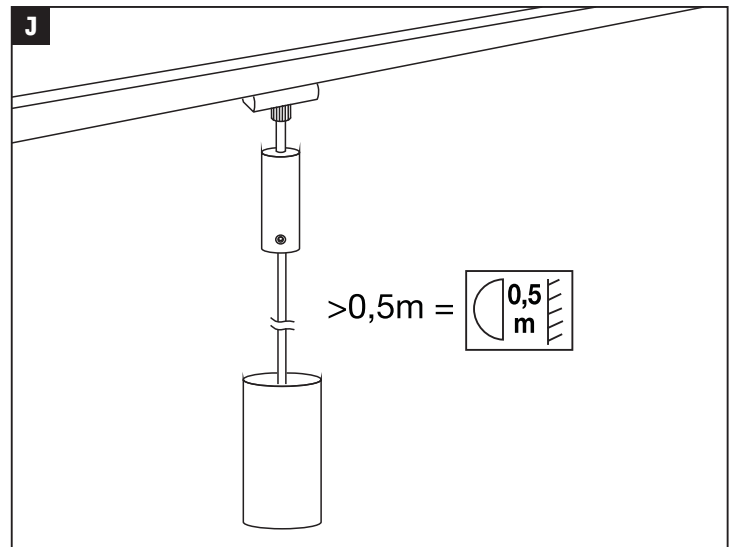

Safety Instructions

1,2,3,4,5,6,7,8,11,12,15,16,19,
20,22,23,24,26,28,33,34

Info Hotline

+49 (0) 5041 998
389
Mon. - Do. 7⁰⁰-20⁰⁰
Fr. 7⁰⁰-17⁰⁰

Paulmann Licht
GmbH Quezinger
Feld 2
31832 Springe
Germany

www.paulmann.com

Art.-Nr.: 954.36
954.37

(+MA326)PBO 05/16