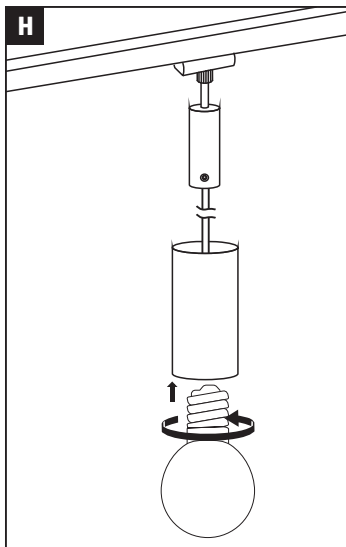

Safety Instructions

1,2,3,4,5,6,7,8,11,12,15,16,19,
20,22,23,24,26,28,33,34

Info Hotline

+49 (0) 5041 998
389
Mon. - Do. 7⁰⁰-20⁰⁰
Fr. 7⁰⁰-17⁰⁰

Paulmann Licht
GmbH Quezinger
Feld 2
31832 Springe
Germany

www.paulmann.com

Art.-Nr.: 954.36
954.37

(+MA326)PBO 05/16