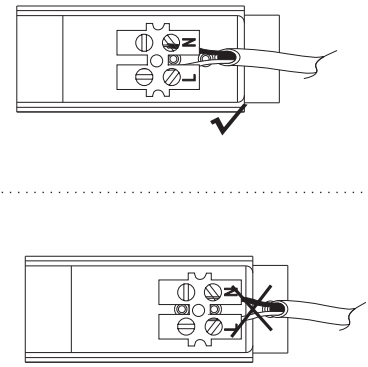

Safety Instructions

1,2,3,4,5,6,7,8,11,12,15,16,19,
20,22,23,24,26,28,33,34

Info Hotline

+49 (0) 5041 998
389
Mon. - Do. 7⁰⁰-20⁰⁰
Fr. 7⁰⁰-17⁰⁰

Paulmann Licht
GmbH Quezinger
Feld 2
31832 Springe
Germany

www.paulmann.com

Art.-Nr.: 954.36
954.37

(+MA326)PBO 05/16