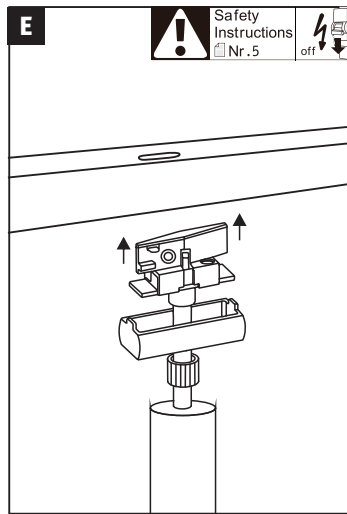

Safety Instructions

1,2,3,4,5,6,7,8,11,12,15,16,19,
20,22,23,24,26,28,33,34

Info Hotline

+49 (0) 5041 998
389
Mon. - Do. 7⁰⁰-20⁰⁰
Fr. 7⁰⁰-17⁰⁰

Paulmann Licht
GmbH Quezinger
Feld 2
31832 Springe
Germany

www.paulmann.com

Art.-Nr.: 954.36
954.37

(+MA326)PBO 05/16