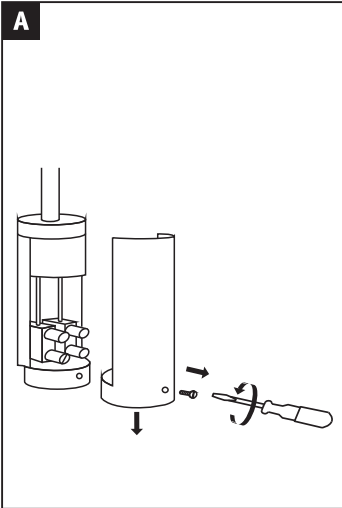

Safety Instructions

1,2,3,4,5,6,7,8,11,12,15,16,19,
20,22,23,24,26,28,33,34

Info Hotline

+49 (0) 5041 998
389
Mon. - Do. 7⁰⁰-20⁰⁰
Fr. 7⁰⁰-17⁰⁰

Paulmann Licht
GmbH Quezinger
Feld 2
31832 Springe
Germany

www.paulmann.com

Art.-Nr.: 954.36
954.37

(+MA326)PBO 05/16