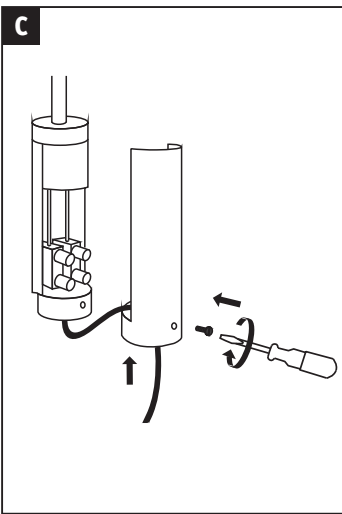

Safety Instructions

1,2,3,4,5,6,7,8,11,12,15,16,19,
20,22,23,24,26,28,33,34

Info Hotline

+49 (0) 5041 998
389
Mon. - Do. 7⁰⁰-20⁰⁰
Fr. 7⁰⁰-17⁰⁰

Paulmann Licht
GmbH Quezinger
Feld 2
31832 Springe
Germany

www.paulmann.com

Art.-Nr.: 954.36
954.37

(+MA326)PBO 05/16