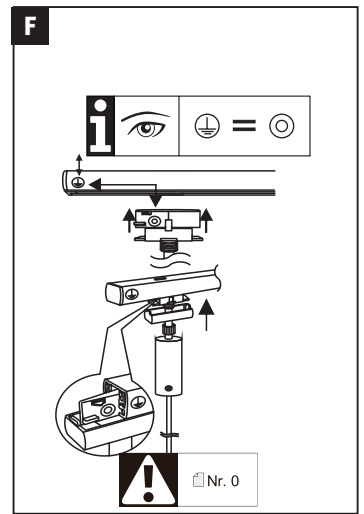

Safety Instructions

1,2,3,4,5,6,7,8,11,12,15,16,19,
20,22,23,24,26,28,33,34

Info Hotline

+49 (0) 5041 998
389
Mon. - Do. 7⁰⁰-20⁰⁰
Fr. 7⁰⁰-17⁰⁰

Paulmann Licht
GmbH Quezinger
Feld 2
31832 Springe
Germany

www.paulmann.com

Art.-Nr.: 954.36
954.37

(+MA326)PBO 05/16