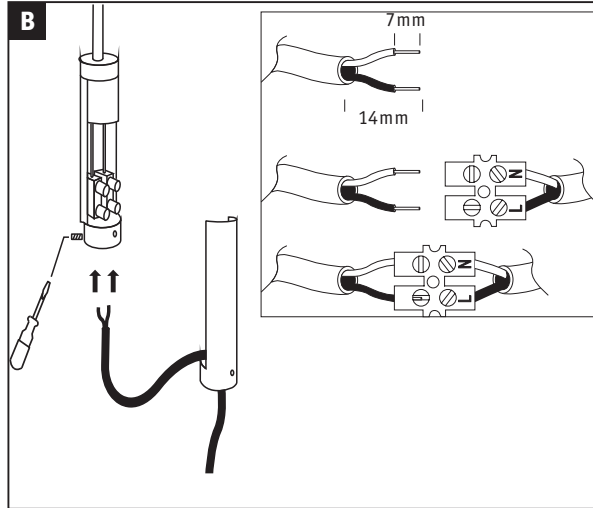

Safety Instructions

1,2,3,4,5,6,7,8,11,12,15,16,19,
20,22,23,24,26,28,33,34

Info Hotline

+49 (0) 5041 998
389
Mon. - Do. 7⁰⁰-20⁰⁰
Fr. 7⁰⁰-17⁰⁰

Paulmann Licht
GmbH Quezinger
Feld 2
31832 Springe
Germany

www.paulmann.com

Art.-Nr.: 954.36
954.37

(+MA326)PBO 05/16