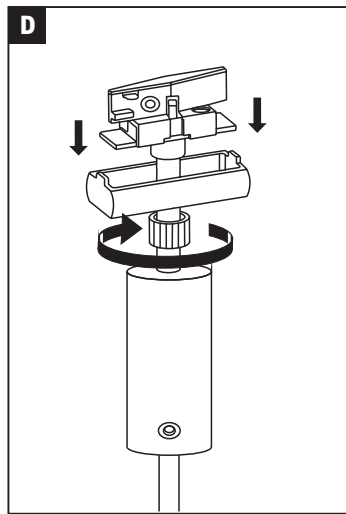

Safety Instructions

1,2,3,4,5,6,7,8,11,12,15,16,19,
20,22,23,24,26,28,33,34

Info Hotline

+49 (0) 5041 998
389
Mon. - Do. 7⁰⁰-20⁰⁰
Fr. 7⁰⁰-17⁰⁰

Paulmann Licht
GmbH Quezinger
Feld 2
31832 Springe
Germany

www.paulmann.com

Art.-Nr.: 954.36
954.37

(+MA326)PBO 05/16