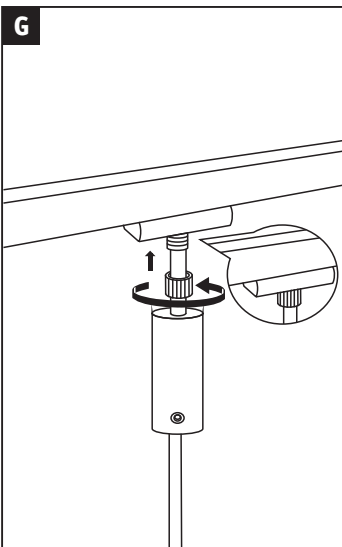

Safety Instructions

1,2,3,4,5,6,7,8,11,12,15,16,19,
20,22,23,24,26,28,33,34

Info Hotline

+49 (0) 5041 998
389
Mon. - Do. 7⁰⁰-20⁰⁰
Fr. 7⁰⁰-17⁰⁰

Paulmann Licht
GmbH Quezinger
Feld 2
31832 Springe
Germany

www.paulmann.com

Art.-Nr.: 954.36
954.37

(+MA326)PBO 05/16