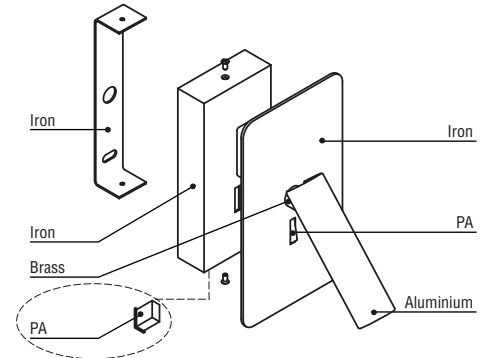

Together we take care of the planet