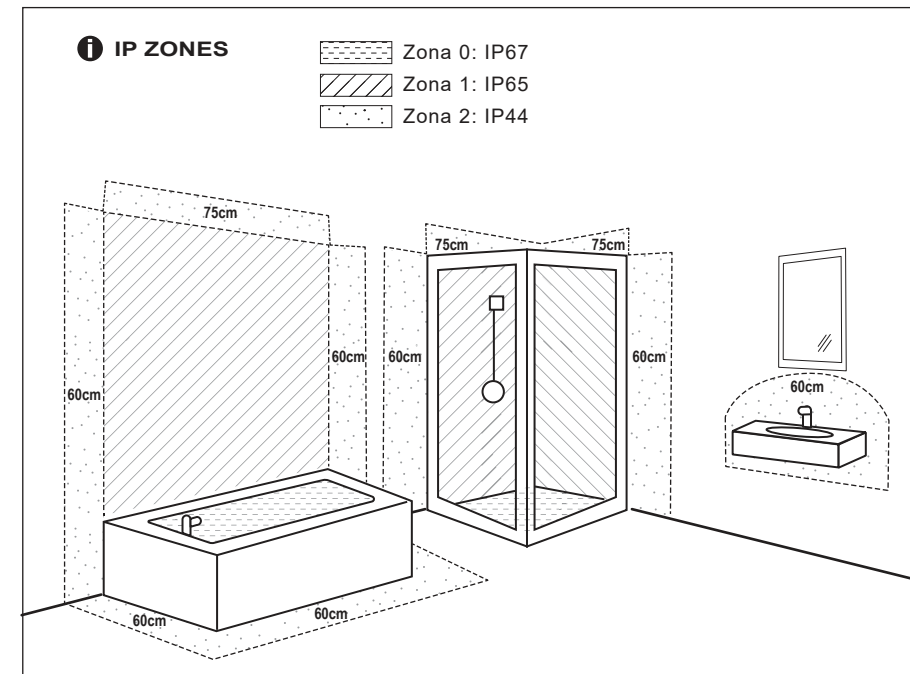

*Le produit Applique acier chrome Perla Faro - IP44 - G9 - Sans ampoule
est en vente chez Domomat !*

TECHNICAL FEATURES

1 x G9 max 6W LED no incl.

Together we take care of the planet

Together we take care of the planet. This is why we reduce paper consumption. Please refer to the safety, maintenance and warranty instructions at www.faro.es. If you cannot access it, call us at +34 937 723 965 or write to export@faro.es.