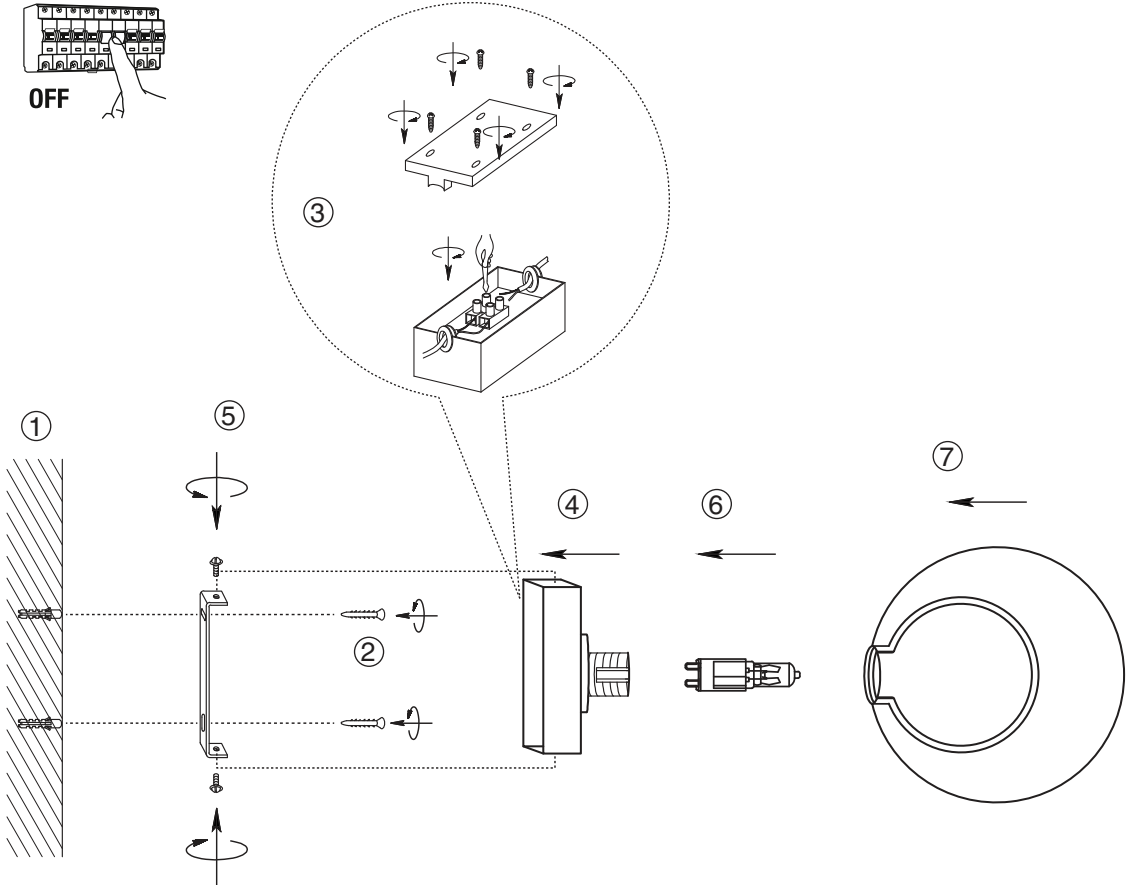

Notice Faro 40086

**Applique acier chrome Perla Faro -
IP44 - G9 - Sans ampoule**

Réf 40086

64.39€^{TTC*}

Voir le produit : <https://www.domomat.com/64663-applique-acier-chrome-perla-faro-ip44-g9-sans-ampoule-faro-40086.html>

*Le produit Applique acier chrome Perla Faro - IP44 - G9 - Sans ampoule
est en vente chez Domomat !*

TECHNICAL FEATURES

1 x G9 max 6W LED no incl.

Together we take care of the planet

Together we take care of the planet. This is why we reduce paper consumption. Please refer to the safety, maintenance and warranty instructions at www.faro.es. If you cannot access it, call us at +34 937 723 965 or write to export@faro.es.