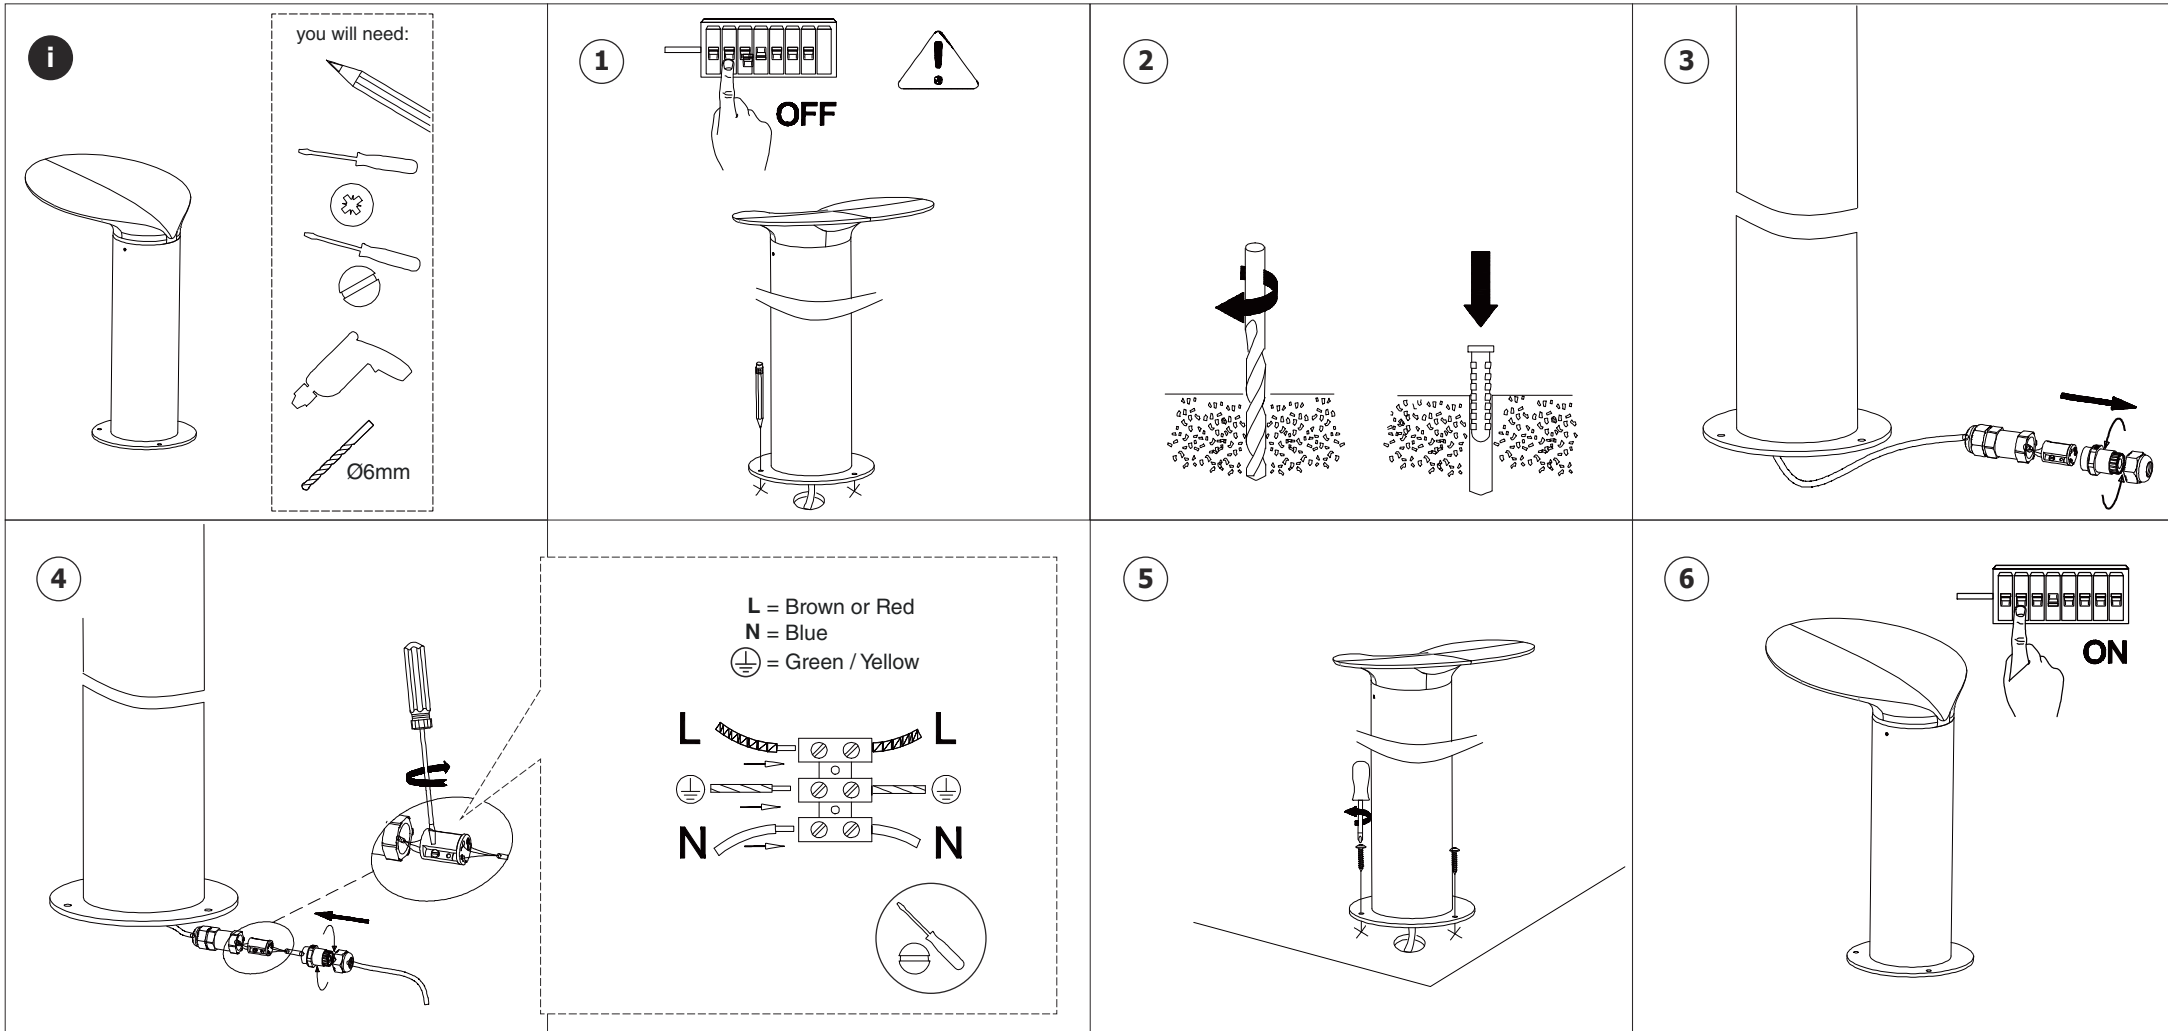

*Le produit Balise Lotus Faro - IP65 - 18W - 3000K - Gris foncé - H650
est en vente chez Domomat !*

TECHNICAL FEATURES

SMD LED 18W 3000K 1120Lm incl.

Together
we take care
of the planet

Together we take care of the planet.